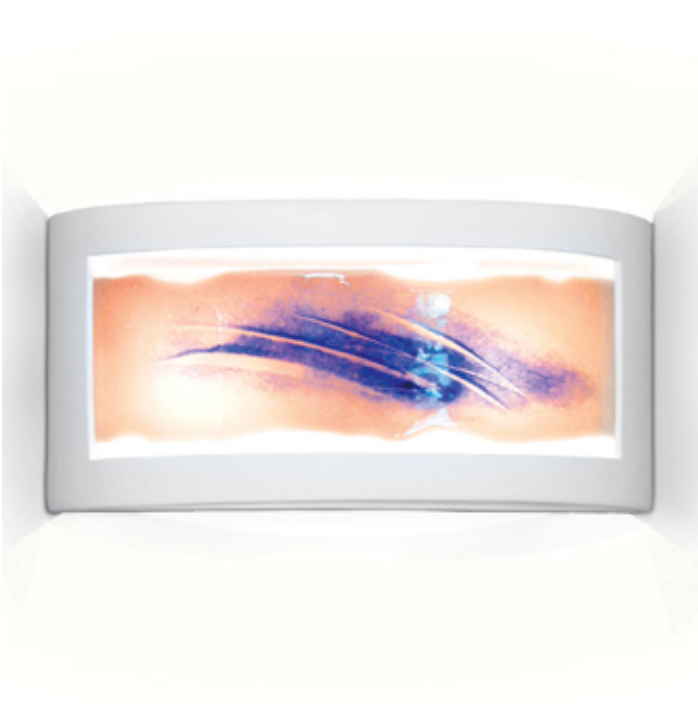

Alluvial Wall Sconce

Ancient and modern, abstract and geological, our Alluvial wall sconce is a work of art that seems to imply tectonic forces, cave paintings, and abstract expressionism. A splash of warm purple over white and cobalt blue frit design. The shape is gently curved, the colors warm and atmospheric, adding ambience to any space.

ALLUVIAL WALL SCONCE

item # G4A

Dimensions: 14 1/4" w x 7" h x 4" d

Standard lamping: 1-100W A19
Medium Base

Other lamping options:

Fluorescent: 1-13W CFL

Halogen: 1-100W Double Envelope Medium Base

Outdoor/ WET: Not available

Diffuser option: 1-60W Candelabra Base

Available Colors:

Ceramic shown in standard white satin. Glass as shown. Contact us for customization.