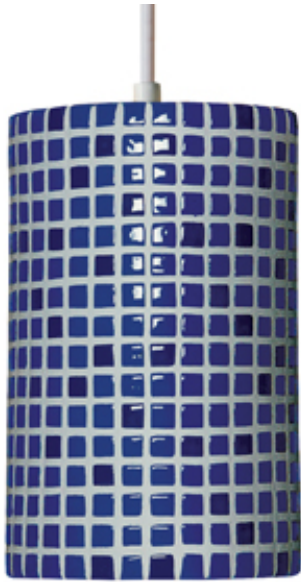

Confetti Pendant Cobalt Blue

Fun and funky, Checkers will transport you back to 1920s and 1930s, with its high gloss and appealing checker-board pattern. Choose black-and-white or red-and-white for a cheerful option, or black-and-red for something more dashing.

CONFETTI PENDANT - COBALT BLUE

item # PM20308-CB

Dimensions: 6"w X 9 1/2"h

Available Colors:

Standard lamping: 1-100W A19
Medium Base

As shown. Contact us for
customization.

Other lamping options:

Fluorescent: 1-23W Screw In Medium Base