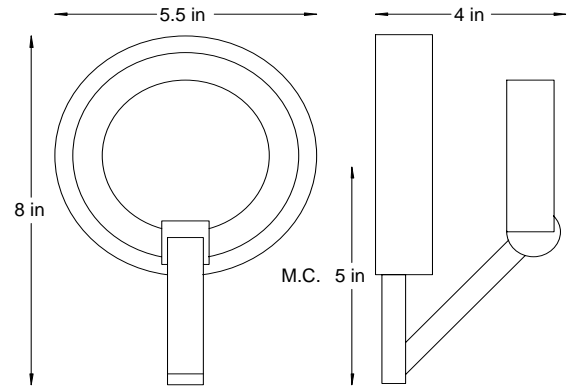

LumenArt

AWL.05

Ceiling or Wall Mount

SPECIFICATIONS

Material

Machined aluminum with stainless steel fasteners.

Finish

Micro brushed with clear coat after fabrication before assembly.

Mounting

Mounts to octagon jbox. May be ceiling or wall mounted.

Electrical

ETL Indoor damp location listed. Lamp by LumenArt. Use only lamps approved for open fixtures.

ORDERING LOGIC

Use matrix below to order complete fixture

Fixture	Lamping	Voltage	Options				
AWL.05	40w G9	120V	4" CANOPY				
AWL.05	40G9	120v					