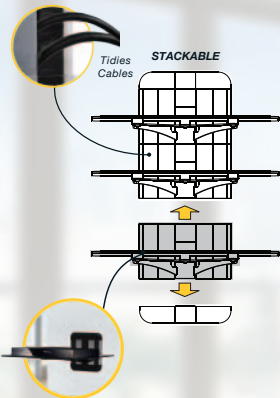

ZMS1100

STACKABLE
1
SHELF

- Plaster Board ✓
- Dot & Dab ✓
- Concrete ✓
- Brick ✓
- Wood Studs ✓
- Metal Studs ✓

ANY WALL

TV & AV ACCESSORY SHELVING

Guaranteed to mount directly beneath your TV. Unimax mounts are super-strong even on plaster board alone, so you are no longer restricted to using the wall stud locations. It is easy to install with a high strength tempered glass shelf. The modular/stackable design in a Metallic black and brushed aluminium finish, hides and manages unsightly cables. Compatible with AVF low profile paintable cable management.

Product Specification

Brand	AVF UNIMAX
Model	ZMS1100
Screen Size	N/A

Product Specification

Weight Capacity	10kg per shelf
VESA	N/A
Colour	Metallic Black

Packaging - Single Pack

Type	Full Colour Gift Box
Dimensions (L x W x H)	55cm x 40.5cm x 10.5cm
Weight	4.1kg
Barcode (EAN)	5014117001350

Packaging - Master Pack

Master Quantity	2
Dimensions (L x W x H)	57.5cm x 23cm x 25cm
Weight	9kg

www.anywall.tv