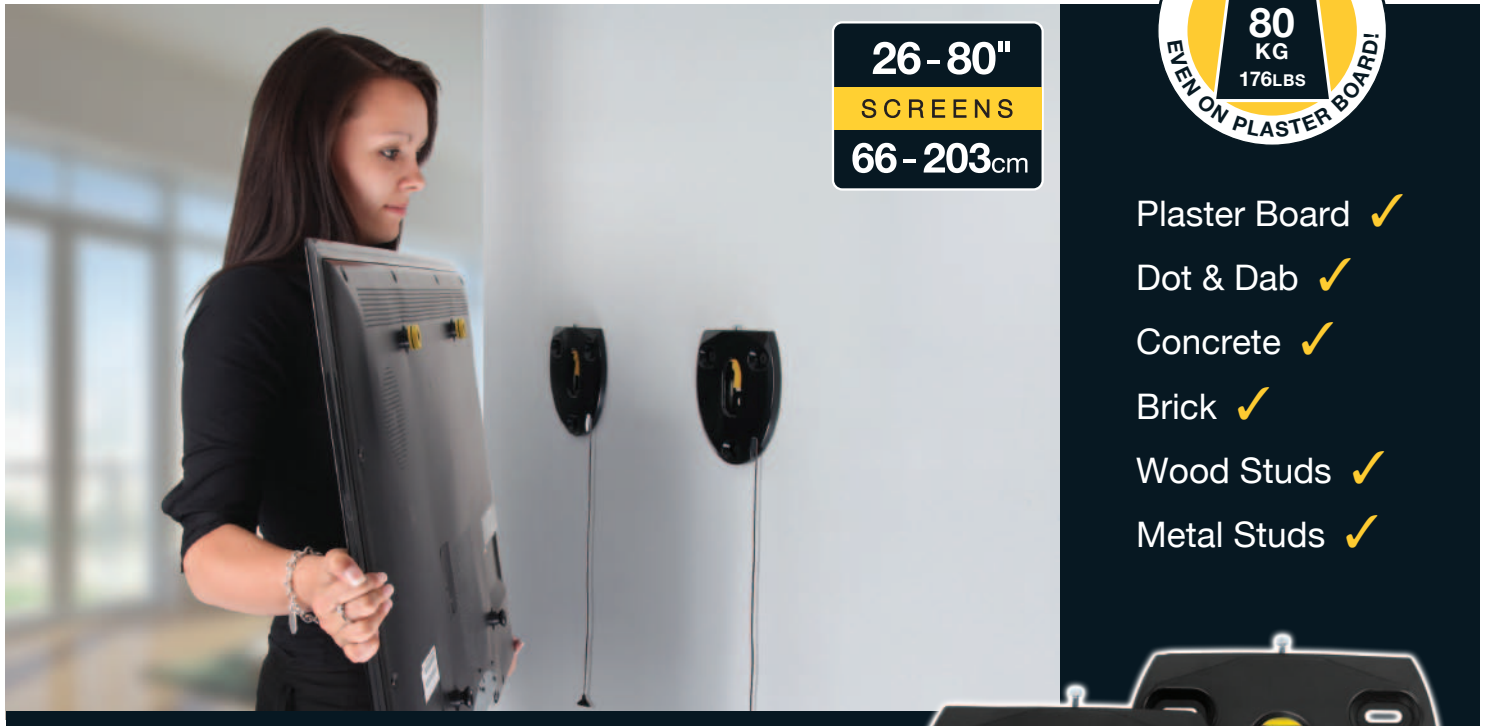

ZML8500

26 - 80"
SCREENS
66 - 203cm

- Plaster Board ✓
- Dot & Dab ✓
- Concrete ✓
- Brick ✓
- Wood Studs ✓
- Metal Studs ✓

ANY WALL

FLAT TO WALL TV MOUNT

Choose the EXACT position for your TV. Because Unimax mounts are super-strong even on plaster board alone, you are no longer restricted to using the wall stud locations. The ZML8500 is easy to install and can position a TV as close as 11.5mm off the wall. This mount also features post install levelling and has a secure lock and release mechanism for extra security. The product comes with fixings for all wall types and has a lifetime guarantee.

Product Specification

Brand	AVF UNIMAX
Model	ZML8500
Screen Size	26 - 80"

Product Specification

Weight Capacity	80kg
VESA	200 x 200mm and up
Colour	Metallic Black

Packaging - Single Pack

Type	Full Colour Gift Box
Dimensions (L x W x H)	39cm x 7.5cm x 24.2cm
Weight	1.65kg
Barcode (EAN)	5014117001343