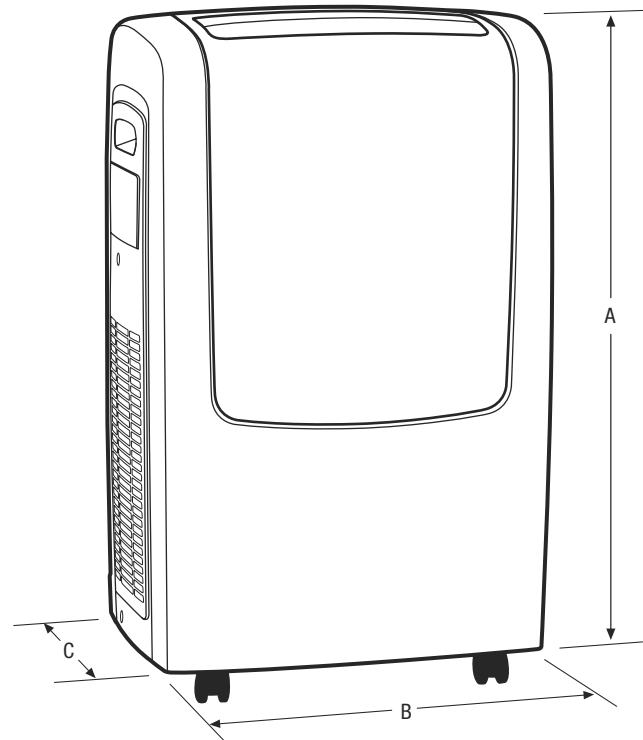

Performance	
BTU (Cool)	9,000
Dehumidification (Pints/Hour)	2.1
Cool Area (Sq. Ft.)	425
Energy Efficiency Ratio	8.4
Electrical	
Volts	115
Amps (Cool)	9.2
Watts (Cool)	1,010
Length of Power Cord (Min./Max.)	6'/6.5'
Plug Type (NEMA)	LCDI (5-15P)
Features	
Electronic Controls	Ready-Select® Controls
Fan Speeds (Cool/Fan)	3/3
Low Voltage Start-Up	Yes
Auto Cool Function	Yes
Energy Save	
Sleep Mode	Yes
Filter Check	Yes
24-Hour On/Off Timer	Yes
Clean Air Ionizer	
Remote Control	Full-Function
Air CFM (High/Med/Low)	358/317/265
Air Direction Control	Swing
Fresh Air/Exhaust Vent/Closed	No/Yes/No
Filter Type	Antibacterial Mesh
Filter Access	Rear
Warranty¹	Yes
Certifications	
Performance	ASHRAE
Specifications	
Refrigerant	R410a
Shipping Weight (Approx.)	85 Lbs.

¹Warranty 5 year sealed system/1 year full parts and labor.

NOTE: For planning purposes only. Always consult local and national electric and plumbing codes. Refer to Product Installation Guide for detailed installation instructions on the web at frigidaire.com.

Product Dimensions	
A - Height	32"
B - Width	20"
C - Depth	16-3/4"

Accessories information available on the web at frigidaire.com