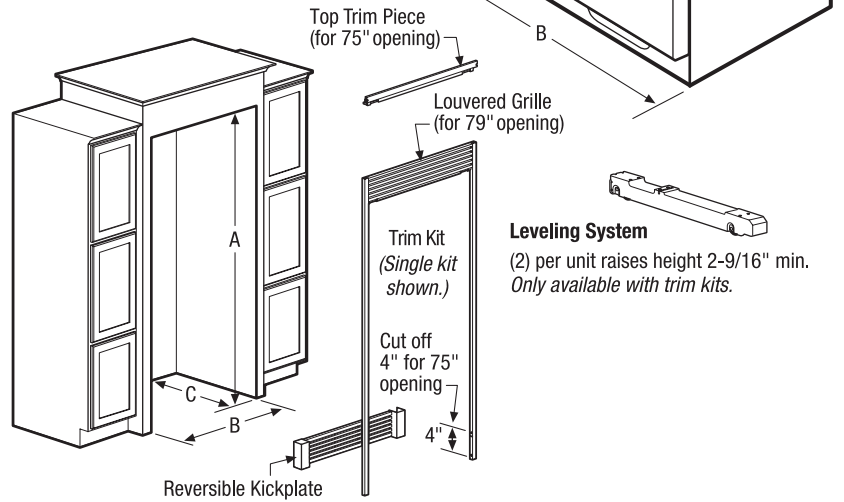

¹An electrical supply with grounded three-prong receptacle is required. The power supply circuit must be installed in accordance with current edition of National Electrical Code (NFPA 70) and local codes & ordinances.

Optional Trim Kits

Kits include top and side trim pieces, louvered grille, reversible kickplate and leveling system to fit 75" or 79" opening height.

**Single Louvered Trim Kit
PN # TRIMKITEZ1**

**Double Louvered Trim Kit
PN # TRIMKITEZ2**
(Includes hardware to secure side-by-side units together.)

Note: Both kits attach directly to cabinetry through top trim piece or louvered grille to stabilize unit(s).

NOTE: For planning purposes only. Always consult local and national electric and plumbing codes. Refer to Product Installation Guide for detailed installation instructions on the web at frigidaire.com.

Overall Exterior Dimensions	
A - Height (Incl. Door)	71-3/8"
B - Width	32"
C - Depth (Incl. Door)	26-1/2"
Depth with Door Open 90°	57-1/4"

Built-In Cutout Dimensions	
Single Unit without Trim Kit -	
A - Height	72"
B - Width	33"
C - Depth	25-1/4" min.¹
Single Unit with Trim Kit & Leveling System -	
A - Height	75" or 79"
B - Width	33"
C - Depth	25-1/4" min.¹

Built-In Cutout Dimensions	
Double Unit² without Trim Kit -	
A - Height	72"
B - Width	66"
C - Depth	25-1/4" min.¹
Double Unit² with Trim Kit & Leveling System -	
A - Height	75" or 79"
B - Width	66"
C - Depth	25-1/4" min.¹

¹Minimum depth from face of cabinet side panels and requires recessed electrical outlet.
²Side-by-Side

Accessories information available on the web at frigidaire.com

FRIGIDAIRE

USA • 10200 David Taylor Drive • Charlotte, NC 28262 • 1-800-FRIGIDAIRE • frigidaire.com
CANADA • 5855 Terry Fox Way • Mississauga, ON L5V 3E4 • 1-800-265-8352 • frigidaire.ca

FPUH19D7L 12/10

© 2010 Electrolux Home Products, Inc.

Specifications subject to change.
Printed in the U.S.A.