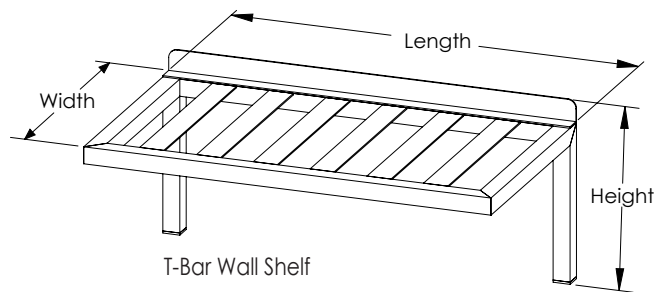

➤ **Heavy-Duty, All Welded T-Bar Slides**

➤ **T-Bar Wall Shelves**

2 1/8" Wide T-Bar Slides
Allows for Air Flow
Dries Pots and Pans Quickly

➤ **Pot Rack Wall Shelves**

Allows for Easy Hanging of Pots
Includes Stainless Steel Pot Hooks,
3 3/4" Height x 2 1/2" Width x
1/4" Diameter

➤ **Weight Capacity is Determined by Wall Anchors (Hardware Not Provided)***

TBWS2024PH

POTHOOK

POTHOOKs Shown on Pot Rack Wall Shelf

T-Bar Wall Shelf

Pot Rack Wall Shelf

T-Bar Wall Shelves		
Model Number	Size W x H x L	Weight #
TBWS2024	20" x 15 3/4" x 24"	11
TBWS2036	20" x 15 3/4" x 36"	17
TBWS2048	20" x 15 3/4" x 48"	25
TBWS2060	20" x 15 3/4" x 60"	34

Pot Rack Wall Shelves			
Model Number	Size W x H x L	No. of Pot Hooks	Weight
TBWS2024PH	20" x 15 3/4" x 24"	3	13
TBWS2036PH	20" x 15 3/4" x 36"	5	21
TBWS2048PH	20" x 15 3/4" x 48"	6	29
TBWS2060PH	20" x 15 3/4" x 60"	8	39
Optional:			
POTHOOK	Additional pot hooks.		2