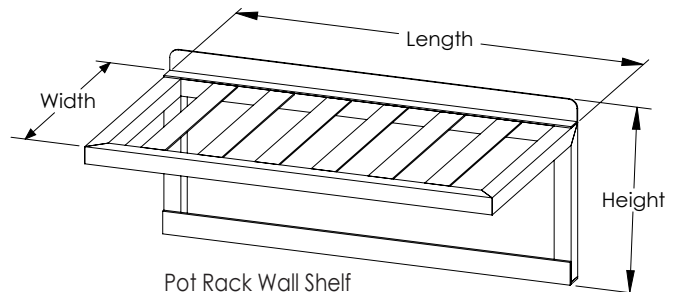

➤ **Heavy-Duty, All Welded T-Bar Slides**

➤ **T-Bar Wall Shelves**

2 1/8" Wide T-Bar Slides
Allows for Air Flow
Dries Pots and Pans Quickly

➤ **Pot Rack Wall Shelves**

Allows for Easy Hanging of Pots
Includes Stainless Steel Pot Hooks,
3 3/4" Height x 2 1/2" Width x
1/4" Diameter

➤ **Weight Capacity is Determined by Wall Anchors (Hardware Not Provided)***

TBWS2024PH

POTHOOK

POTHOOKs Shown on Pot Rack Wall Shelf

T-Bar Wall Shelf

Pot Rack Wall Shelf

T-Bar Wall Shelves		
Model Number	Size W x H x L	Weight #
TBWS2024	20" x 15 3/4" x 24"	11
TBWS2036	20" x 15 3/4" x 36"	17
TBWS2048	20" x 15 3/4" x 48"	25
TBWS2060	20" x 15 3/4" x 60"	34

Pot Rack Wall Shelves			
Model Number	Size W x H x L	No. of Pot Hooks	Weight
TBWS2024PH	20" x 15 3/4" x 24"	3	13
TBWS2036PH	20" x 15 3/4" x 36"	5	21
TBWS2048PH	20" x 15 3/4" x 48"	6	29
TBWS2060PH	20" x 15 3/4" x 60"	8	39
Optional:			
POTHOOK	Additional pot hooks.		2