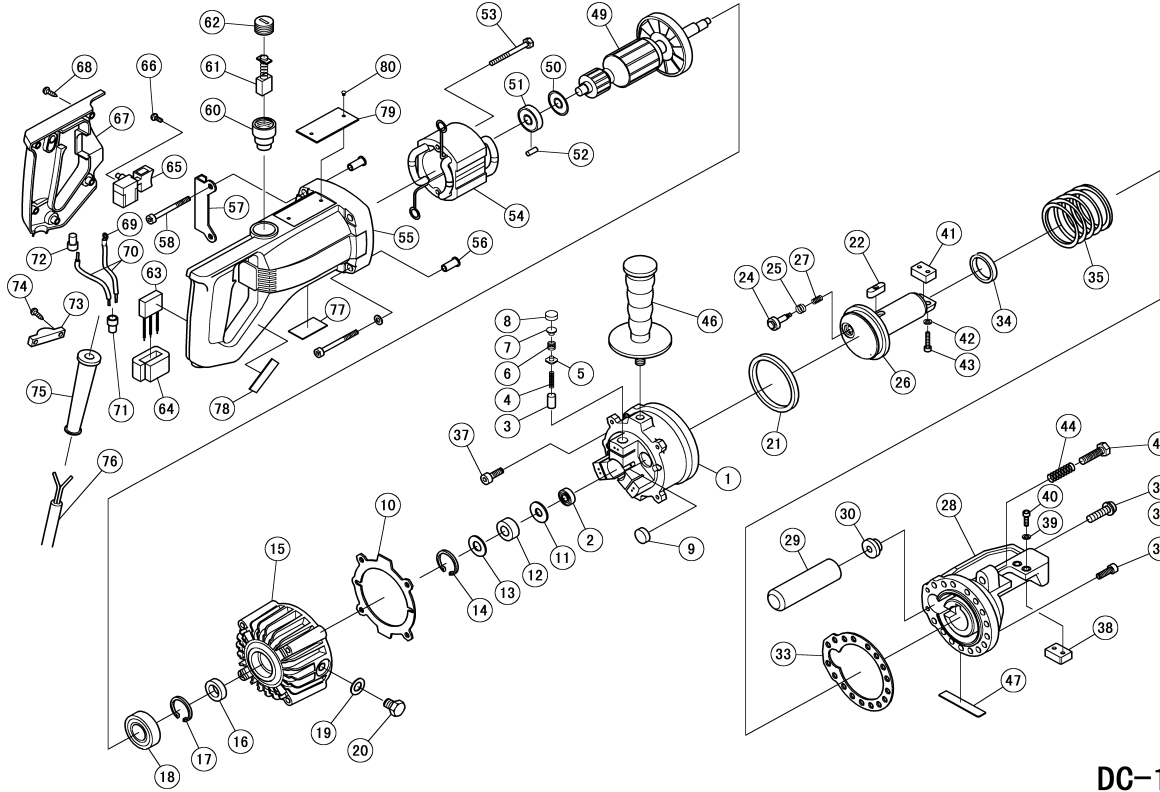

Benner-Nawman, Inc.

3450 Sabin Brown Road - Wickenburg, AZ 85390
 Phone: (800) 992-3833 or (928) 684-2813 Fax: (928) 684-7041
 BNRebarTools.com

DC-16W REBAR CUTTER

DC-16W

No.	Part No.	Part Name	Q'ty	No.	Part No.	Part Name	Q'ty	No.	Part No.	Part Name	Q'ty
1	1CW0001	CYLINDER	1	28	1C16012	HOUSING	1	55	4V0001H	MOTOR HOUSING	1
2	1CW0003	BALL BEARING 698	1	29	1C1616	AIR BAG	1	56	4V0001K	SLEEVE	4
3	1C1327	RAM	3	30	1C1620	AIR BAG NUT	1	57	4V0001L	FOOT	1
4	1C1330	RAM RETURN SPRING	3	31	7SW0008	SPRING WASHER M8	1	58	7CB05080	CAP BOLT M5x80	4
5	1C13281	DELIVERY VALVE	3	32	1C1357	AIR BAG SET BOLT	1	59	7SS04005	SET SCREW M4x5	2
6	1C1331	DELIVERY VALVE SPRING	3	33	1C16142	CYLINDER PACKING	1	60	4V0001D	BRUSH HOLDER	2
7	1C13352	SPRING GUIDE	3	34	1C16021	SEAL PACKING SKY30	1	61	4V0001F	CARBON BRUSH SET	1
8	1C13292	PUMP HEAD SEAL	3	35	1C16052	RETURN SPRING	1	62	4V0001E	BRUSH CAP	2
9	3P1044	MAGNET FILTER	2	36	7CB06020	CAP BOLT M6x20	15	63	4V0001P	CONDENSER	1
10	1C1615	PUMP CASE PACKING	1	37	7CB06020	CAP BOLT M6x20	2	64	4V0001Q	SUPPORT (B)	1
11	1C1325	BEARING GUIDE	1	38	1C1610	CUTTER BLOCK NO.0	1	65	4V0001N	SWITCH	1
12	1C13401	NEEDLE BEARING	1	39	7SW0005	SPRING WASHER M5	2	66	7WB035006	SWITCH BOLT M3.5X6	4
13	1C1325	BEARING GUIDE	1	40	7CB05018	CAP BOLT M5x18	2	67	4V0001M	SWITCH COVER	1
14	1C1326	SNAP RING H27	1	41	1C1610	CUTTER BLOCK NO.0	1	68	7WNS04020	TAPPING SCREW D4X20	5
15	4V0001A	PUMP CASE	1	42	7GW0005	WASHER M5	2	69	4V0001S	TERMINAL	1
16	7SD15257	OIL SEAL	1	43	7CB05015	CAP BOLT M5x15	2	70	4V0001T	LEAD WIRE	1
17	7HR26	SNAP RING H26	1	44	1C1603	LOCK SPRING	1	71	4V0001U	CONNECTOR 50091	1
18	76002VV	BALL BEARING 6002VV	1	45	7B810040	STOPPER BOLT M10X40	1	72	4V0001W	CONNECTOR 50092	1
19	1C1305	SEAL WASHER	1	46	1C1627	SIDE HANDLE	1	73	4V0001R	CORD CLIP	1
20	7B10015	OIL PLUG M10x15	1	47	7DN167	STICKER	1	74	7FNS04016	TAPPING SCREW D4X16	2
21	1C1604	SEAL PACKING	1	49	4V0001B	ARMATURE WITH CAM	1	75	4V0001X	CORD ARMER	1
22	1C16182	PISTON KEY	1	50	4V0001J	DUST SEAL (A)	1	76	4V0001V	CORD SET	1
24	1C1319	RETURN VALVE	1	51	7608VV	BALL BEARING 608VV	1	77	7DN018	STICKER	1
25	1CL0143	RETURN VALVE SPRING	1	52	4V0001G	BEARING LOCK	1	78	7DN121	STICKER	1
26	1C16172	PISTON	1	53	7WNS05060	TAPPING SCREW D5x60	2	79	7DN202	NAME PLATE	1
27	1C1323	VALVE END SPRING	1	54	4V0001C	STATOR COIL	1	80	7R020032	RIVET	2