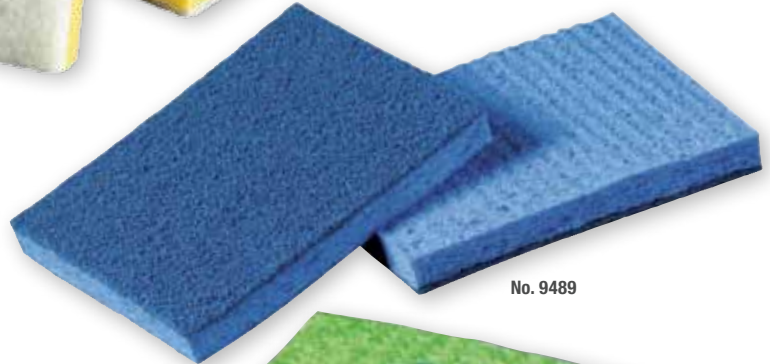

Scotch-Brite™ Light Duty Scrub Sponge 63

Light duty cleaning pad/sponge won't scratch or mar most surfaces. Typical applications: stainless steel, glass, ceramic, fine china, porcelain, countertops and non-stick surfaces.

Scotch-Brite™ Soft Scour!™ 9489

This sponge combines no-scratch scrubbing and moisture pick-up all in one! One side scours and the other side wipes up spills or carries cleaning solution to the work surface. Typical applications include tubs, sinks, showers, windows, mirrors and walls.

Scotch-Brite™ Rescue™ Soap Pad 50

This scrub sponge features a double-action design for easier and more efficient cleaning of pots and pans. The sponge side is full of long-lasting, hard-working detergent that quickly and efficiently removes grease and food particles. The Scotch-Brite™ Scour Pad No. 96 material easily scours away heavy grime and won't sliver, rust or stain like steel wool pads.

No. 550-12 and
No. 481-12 Refill

Scotch-Brite™ Heavy Duty Dishwand 550-12 and 481-12 Refill

Scotch-Brite™ Heavy Duty Dishwand helps to keep hands out of the mess! This popular dishwand has an easy-grip handle along with a heavy duty scour surface for those tough cleaning jobs.

No. 97030

Scotch-Brite™ Greener Clean Natural Fiber Non-Scratch Scrub Sponge 97030

Non-Scratch scrubbing fibers are made from 50% natural agave plant, a highly flexible and renewable resource. Sponge contains 100% natural materials, of which 23% is recycled paper. Won't scratch or mark most surfaces and can be used on cookware (pots, pans, utensils), non-stick surfaces, dishes, countertops, tables and kitchen equipment.