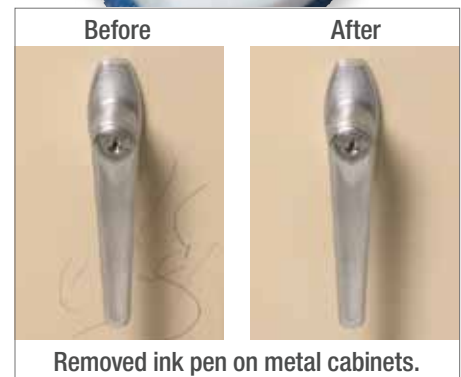

No. 4004CC and No. 4004BP

Removed ink pen on metal cabinets.