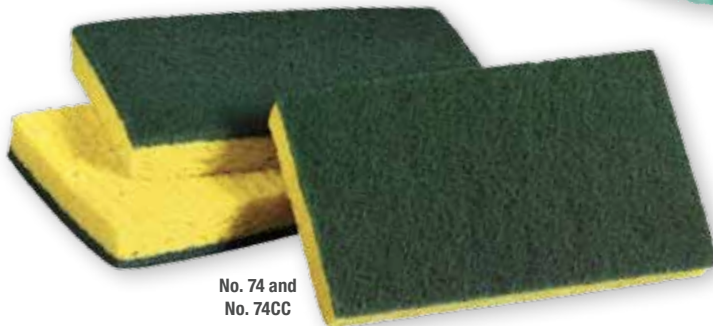

scrubbing sponges

Scrubbing Sponge Applications

Appliances	Chrome	Glass	Non-Stick Cookware	Sinks
Booths	Cooking Equipment	Glass Cookware	Painted Surfaces	Tubs
Tables	Counter Tops	Kitchen Equipment	Plasticware	Showers
Chairs	Desks	Laminates	Porcelain	Stainless Steel Equipment
Ceramic	Elevator Doors	Maintenance Equipment	Pots and Pans	Vinyl
China	Floors	Mirrors	Railings	Wood

Scotch-Brite™ Power Sponge 3000 and 3000CC

Two cleaning tools in one — a Scotch-Brite™ Power Pad combined with a sponge. Up to eight times less abrasive than other medium duty/heavy duty commercial scouring products to help reduce scratching. Features 3M's anti-microbial technology integrated into every fiber. Sponge resists growth of odor-causing bacteria through hundreds of uses.

Scotch-Brite™ Medium Duty Scrub Sponge 74 and 74CC

Dual-action cleaning tool. On one side, it's a No. 96 scouring pad for scrubbing and cleaning. On the other side, the cellulose sponge quickly wipes up spills and messes and can carry cleaning solutions to the work surface.

Size	UPC	Case/Qty	Units
Scotch-Brite™ Power Sponge 3000			
2.8" x 4.5" x 0.6"	500-48011-23163-6	20/1	Case
Scotch-Brite™ Power Sponge 3000CC			
2.8" x 4.5" x 0.6"	500-48011-25926-5	12/5	Case
Scotch-Brite™ Medium Duty Scrub Sponge 74			
6.1" x 3.6" x 0.7"	500-48011-20688-7	20/1	Case
Scotch-Brite™ Medium Duty Scrub Sponge 74CC			
6.1" x 3.6" x 0.7"	500-48011-20505-7	6/10	Case