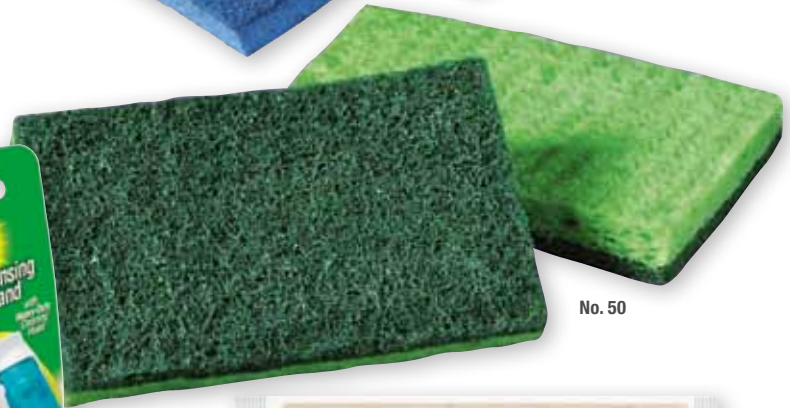

Scotch-Brite™ Soft Scour!™ 9489

This sponge combines no-scratch scrubbing and moisture pick-up all in one! One side scours and the other side wipes up spills or carries cleaning solution to the work surface. Typical applications include tubs, sinks, showers, windows, mirrors and walls.