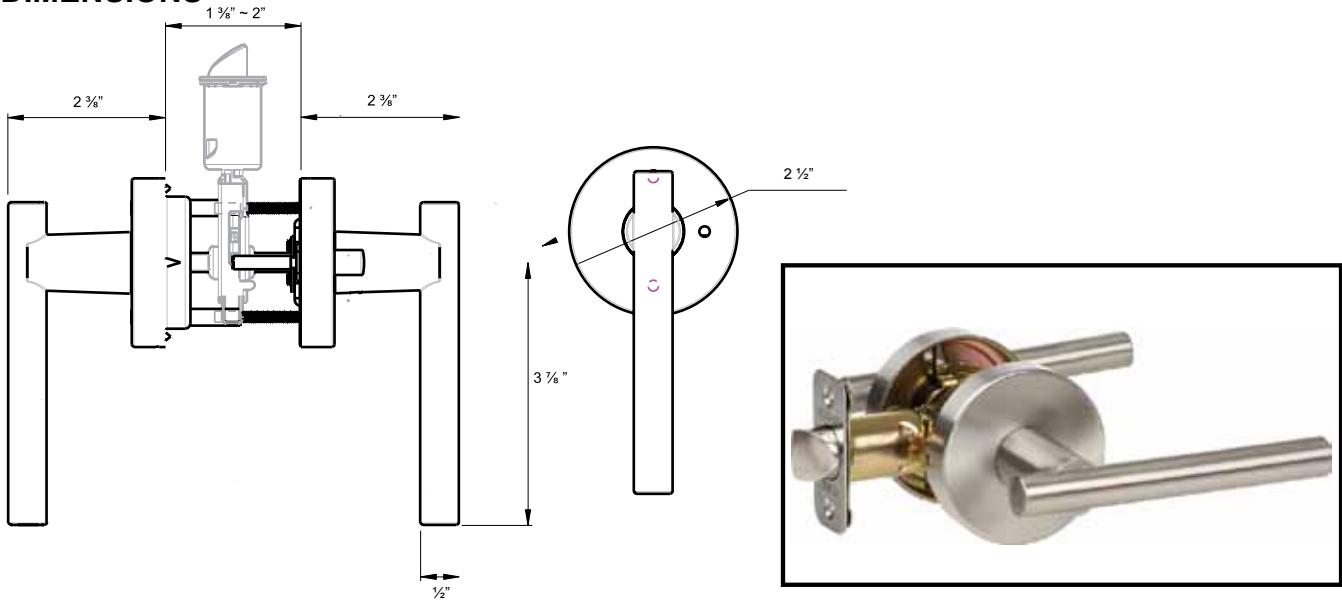

**CIRA™
LEVER LOCKSET**

DELANEY
Designer Series™

DIMENSIONS

STANDARD SPECIFICATIONS

Door Prep	Cross bore: 2-1/8" Edge bore: 1" Latch face: 1" x 2-1/4"	Latches	Passage/Privacy: 2-3/8" & 2-3/4" adjustable (9046R) Faceplate: 1" x 2-1/4" round corner Bolt: 1/2" throw
Backset	Fits 2-3/8" and 2-3/4"	Strikes	1-3/4" x 2-1/4" full lip round corner (9103)
Door Thickness	1-3/8" ~ 1-3/4" door standard	Wood Screws	Combination screws that suit both wood or metal door mounting
		Door Handing	Non-Handed (Privacy Functions are Reversible)

PRICING

Model	Function	WT/LB	CTN QTY	US15	US26	
501-CI	Passage	23 Lbs	10 Pcs	Item No.	350511	350516
				List Price		
502-CI	Privacy	24 Lbs	10 Pcs	Item No.	350521	350526
				List Price		
515-CI	Dummy	24 Lbs	20 Pcs	Item No.	350551	350556
				List Price		