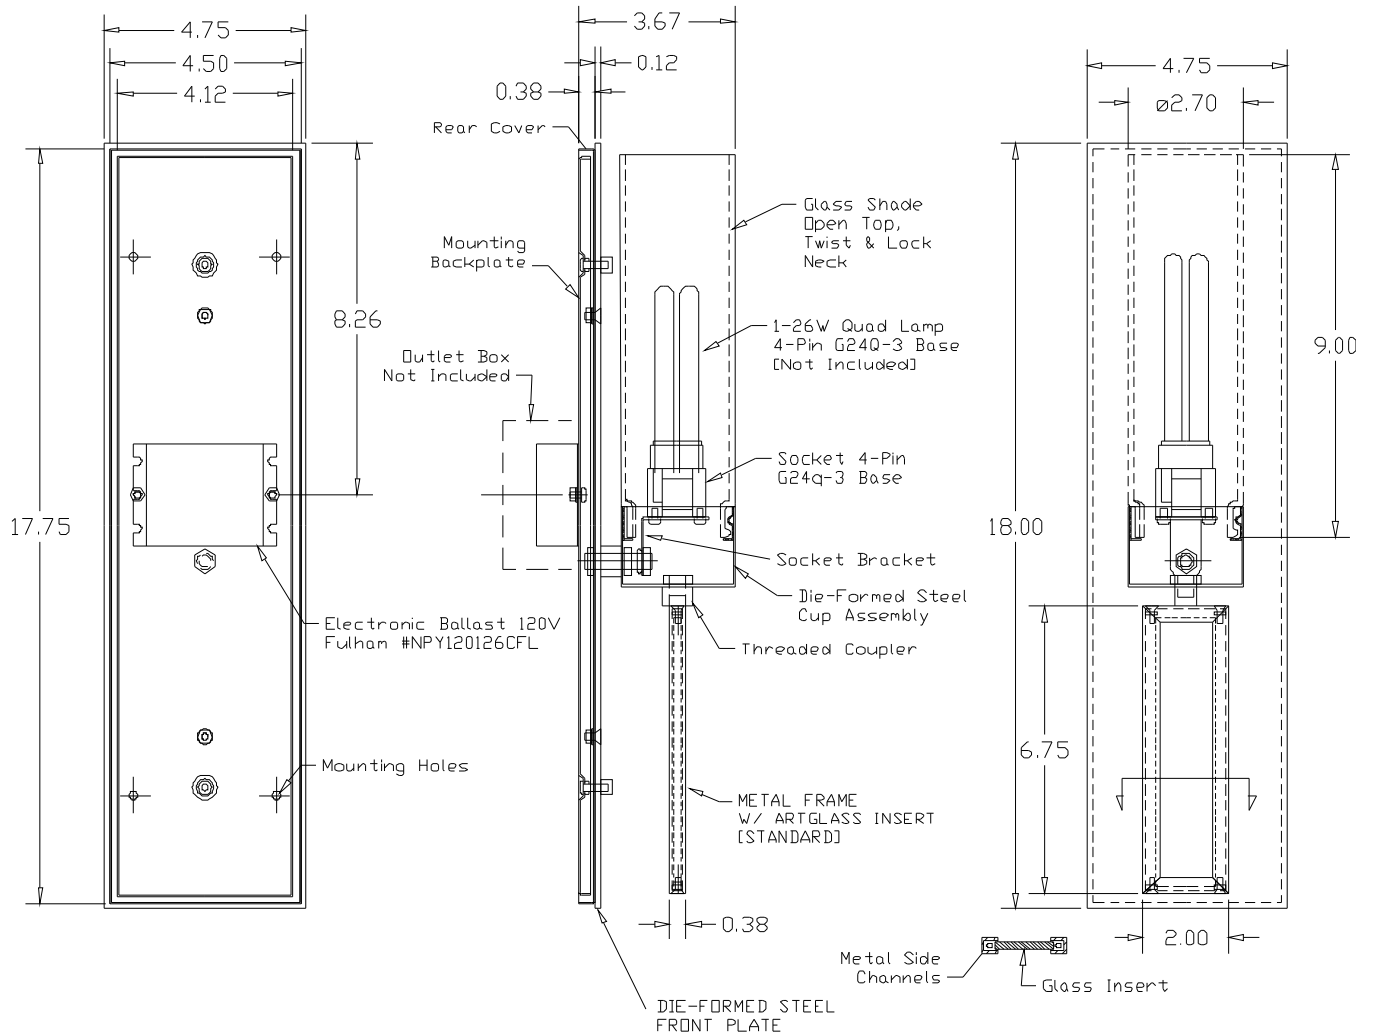

CFL WALL BRACKET

ADA COMPLIANT

CONSTRUCTION: Steel backplate. Opal White Glass cylinder diffuser locks on to fixture. Captive art glass in lower window.

ELECTRICAL: 1 x 26W G24q-3 CFL. 120V electronic ballast standard.

FINISHES: 1040SN- Satin Nickel 1040BZ- Bronze

MOUNTING: Mounts to octagon junction box or 4x 4 junction box with round plaster adapter.

OPTIONS: 277V available, consult factory