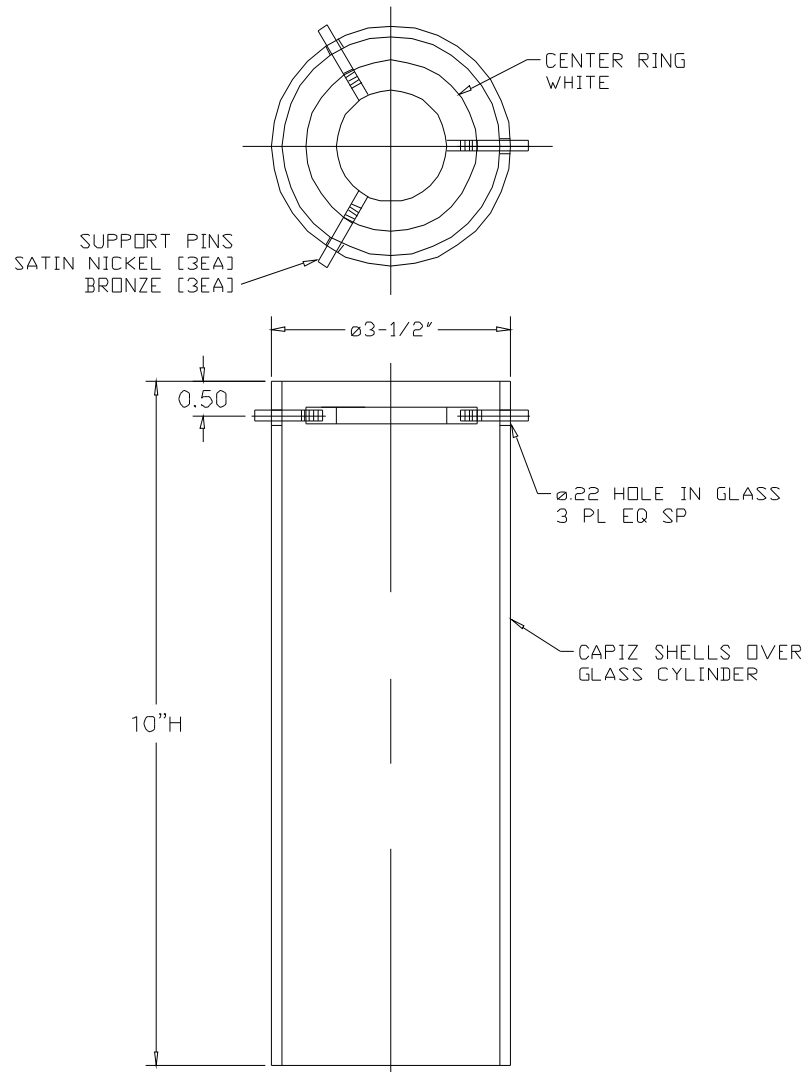

CAPIZ SHELL CYLINDER PENDANT SHADE

MATERIAL: Capiz shells hand applied to cylindrical glass substrate

MOUNTING: Shade only. Must specify desired suspension separately. See page 12 in catalog or refer to website for suspension options. All suspensions feature locking hardware to secure shade to suspension to eliminate tampering