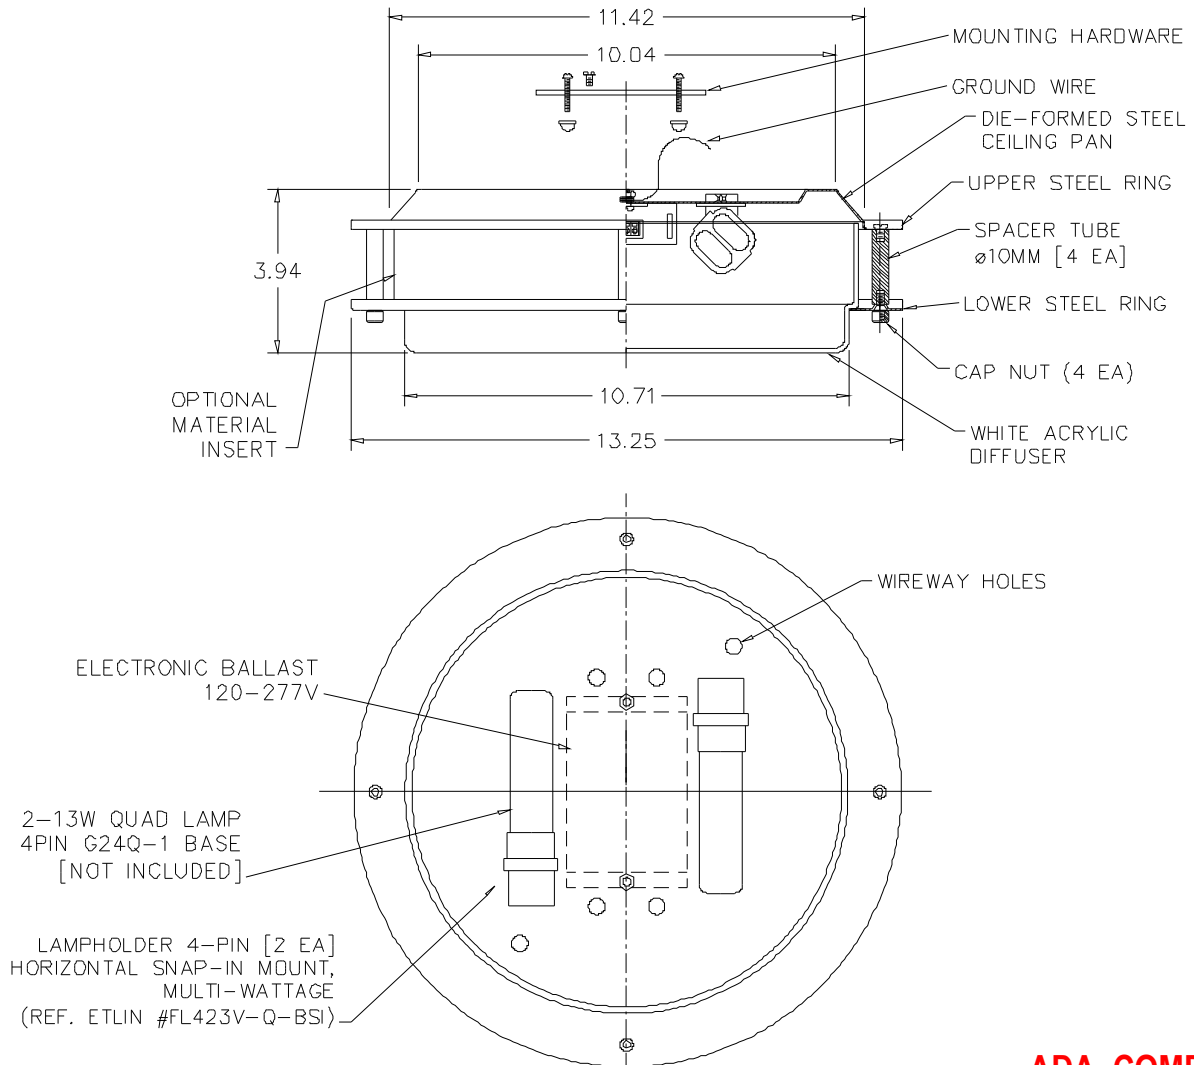

SURFACE UTILITY

ADA COMPLIANT

CONSTRUCTION: Steel Pan, Etched White Acrylic diffuser

ELECTRICAL: Electronic 120/ 277V ballast standard. Uses 2- 13W G24q-1 CFL lamps
UL Approved for damp location use

FINISHES: Satin Nickel

MOUNTING: Mounts to octagon junction box or 4x4 junction box with round plaster adapter.
ADA compliant when wall mounted

OPTIONS: Dimming available, consult factory. Fixture accepts optional fabric bands. Consult catalog or website for fabric options and ordering information. Fabric bands are field installed