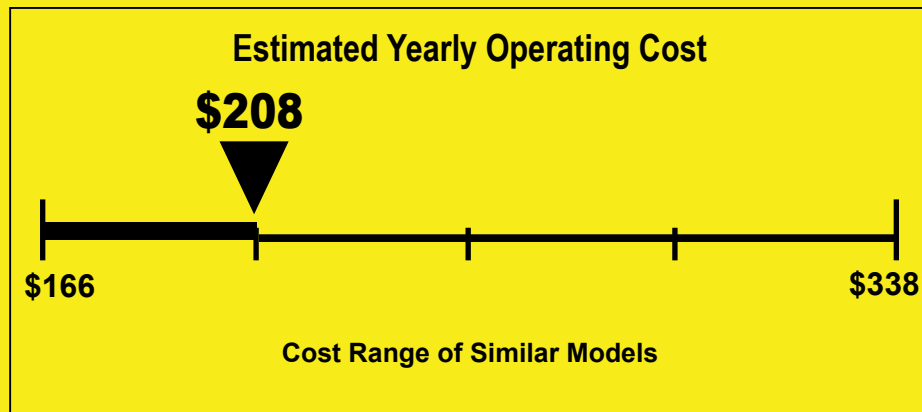

# ENERGYGUIDE

Room Air Conditioner  
Without Reverse Cycle  
With Louvered Sides

LG Electronics U.S.A., Inc. (LG)  
Model LW2512ER  
Capacity : 24,500 BTUs

**9.4**

**Energy Efficiency Ratio**

**Your cost will depend on your utility rates and use.**

- Cost range based only on models of similar capacity without reverse cycle and with louvered sides.
- Estimated operating cost based on a 2007 national average electricity cost of 10.65 cents per kWh.
- For more information, visit [www.ftc.gov/appliances](http://www.ftc.gov/appliances).