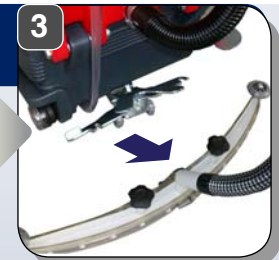

RA 505 IBCT

Mastercraft

Tel: (800) 835-7812

(845) 565-8850

Fax: (845) 565-9392

www.mastercraftusa.com
techsupport@mastercraftusa.com

777 South Street P.O. Box 3210
Newburgh, NY 12550-0606

Machine Care

1

2

3

1

2

3

4

5