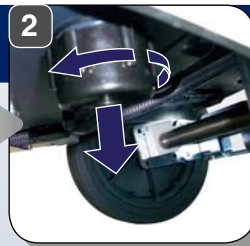

Machine Care

RA 505 IBCT

Speed **Battery** **Water**

F **R** **Vacuum OFF ON** **Brush OFF ON** **Chem OFF ON**

Mastercraft/Cleanfix
Sunshine **Optima**

Speed **Battery** **Water**

F **R** **Vacuum OFF ON** **Brush OFF ON** **Chem OFF ON**