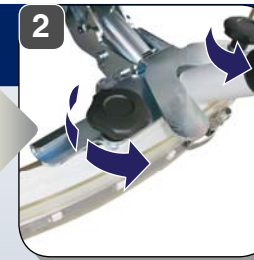

RA 505 IBCT

Mastercraft

Tel: (800) 835-7812

(845) 565-8850

Fax: (845) 565-9392

www.mastercraftusa.com
techsupport@mastercraftusa.com

777 South Street P.O. Box 3210
Newburgh, NY 12550-0606

Machine Care

1

2

3

1

2

3

4

5