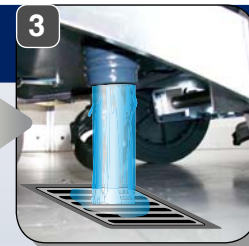

Machine Care

RA 505 IBCT

Speed **Battery** **Water**

F **R** **Vacuum OFF ON** **Brush OFF ON** **Chem OFF ON**

Mastercraft/Cleanfix
Sunshine **Optima**

Speed **Battery** **Water**

F **R** **Vacuum OFF ON** **Brush OFF ON** **Chem OFF ON**