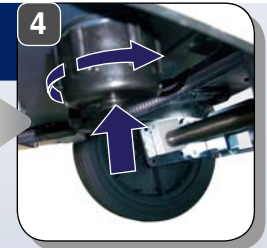

Machine Care

RA 605 IBCT

Speed Battery Water

F Vacuum OFF ON R

Brush OFF ON

Chem OFF ON

Mastercraft/Cleanfix

Sunshine Optima