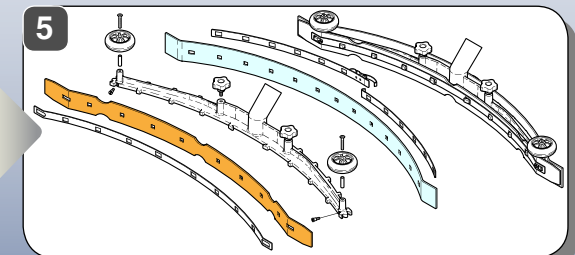

Machine Care

RA 605 IBCT

Speed Battery Water

F Vacuum OFF ON R

Brush OFF ON

Chem OFF ON

Mastercraft/Cleanfix

Sunshine Optima