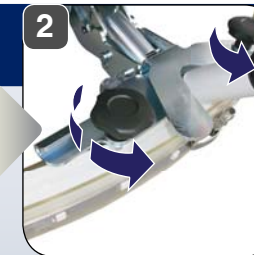

Machine Care

RA 605 IBCT

Speed Battery Water

F Vacuum OFF ON R

Brush OFF ON

Chem OFF ON

Mastercraft/Cleanfix

Sunshine Optima