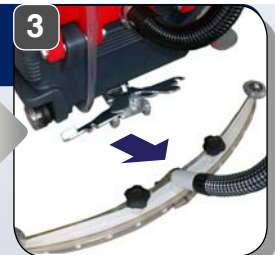

Machine Care

RA 605 IBCT

Speed Battery Water

F Vacuum OFF ON R

Brush OFF ON

Chem OFF ON

Mastercraft/Cleanfix

Sunshine Optima