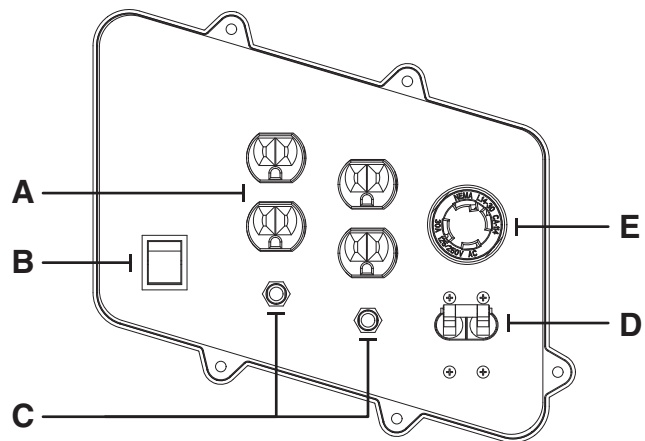

PORTABLE GENERATORS

5500 Watts

CARB CERTIFIED

5500 Running Watts
6875 Starting Watts
Model 6151

FEATURES

- **OHV engine** is designed for long life with cast iron sleeves and low oil shut down.
- **User-friendly design** has conveniently placed controls and simple illustrated operating instructions for easy start-up.
- **Large steel fuel tank** requires less frequent refills so run times are extended.
- **Heavy-duty wheels** roll easily over rough or uneven terrain.
- **High-leverage handles** allow easy mobility, fold down for compact storage.
- **California CARB** compliant.

CUSTOMER CONNECTION PANEL

A	Receptacle: (4) 5-20R 120V
B	Engine Run/Stop Switch
C	Circuit breakers (2) 20 Amp
D	Circuit breakers: (2) 25 Amp
E	Receptacle: (1) L14-30R Twist-Lock 120/240V

SPECIFICATIONS

Model Number	6151-0
Running Watts	5500
Starting Watts	6875
Rated Amps @ 120 Volts	45.8
Rated Amps @ 240 Volts	22.9
Engine Type	OHV
Engine Displacement	389cc
Low Oil Shutdown	Yes
Starting Method	Pull
Battery	n/a
Outlets	(4) 5-20R 120V (1) L14-30R Twist-Lock 120/240V
Fuel Tank Capacity	5.8 Gallons
Run Time at 50% Load	9.1 Hours
Handles	2 Folding/Locking
Wheels	10" Solid
Included in box	Engine oil, funnel, quick set-up guide
Warranty - Residential	3 Year Ltd.
Warranty - Commercial	1 Year Ltd.
Configuration/Emissions	CARB

DIMENSIONS (In inches)

Length (handles folded down)	29.80
Extended Length (Handles up)	45.00
Width (including wheels)	28.75
Height (including wheels)	26.75
Product weight	188 lbs.
Carton Length	31.10
Carton Width	22.05
Carton Height	22.44
Shipping weight	202 lbs.