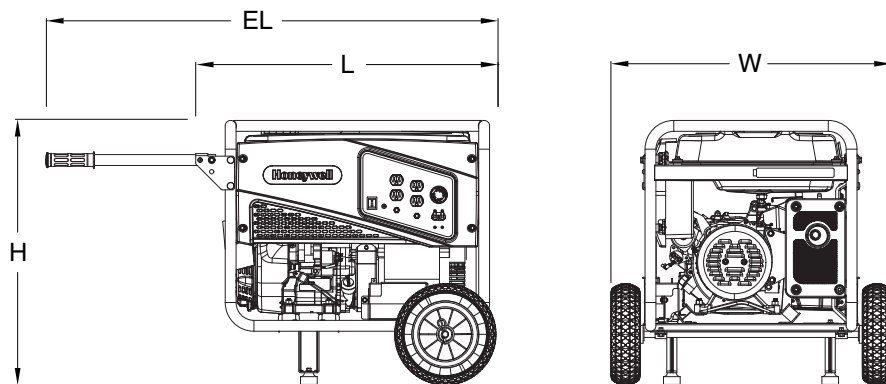

CUSTOMER CONNECTION PANEL

A	Receptacle: (4) 5-20R 120V
B	Engine Run/Stop Switch
C	Circuit breakers (2) 20 Amp
D	Circuit breakers: (2) 25 Amp
E	Receptacle: (1) L14-30R Twist-Lock 120/240V

SPECIFICATIONS

Model Number	6151-0
Running Watts	5500
Starting Watts	6875
Rated Amps @ 120 Volts	45.8
Rated Amps @ 240 Volts	22.9
Engine Type	OHV
Engine Displacement	389cc
Low Oil Shutdown	Yes
Starting Method	Pull
Battery	n/a
Outlets	(4) 5-20R 120V (1) L14-30R Twist-Lock 120/240V
Fuel Tank Capacity	5.8 Gallons
Run Time at 50% Load	9.1 Hours
Handles	2 Folding/Locking
Wheels	10" Solid
Included in box	Engine oil, funnel, quick set-up guide
Warranty - Residential	3 Year Ltd.
Warranty - Commercial	1 Year Ltd.
Configuration/Emissions	CARB

DIMENSIONS (In inches)

Length (handles folded down)	29.80
Extended Length (Handles up)	45.00
Width (including wheels)	28.75
Height (including wheels)	26.75
Product weight	188 lbs.
Carton Length	31.10
Carton Width	22.05
Carton Height	22.44
Shipping weight	202 lbs.