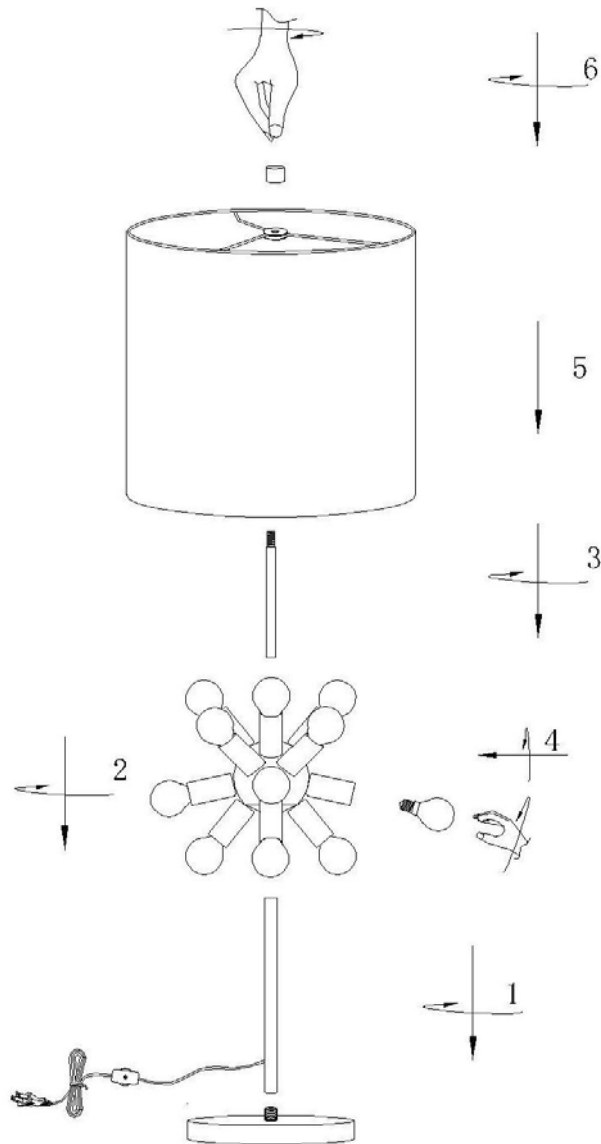

# 50006 , Supernova Table Lamp

## Assembly Instruction:

1. Before assembly, to ensure to turn off the main.
2. Please use 12\*E12, Max. 25W bulbs for this lamp.
3. Do not use the hard and sharp items to touch the shade to avoid scratches.
4. Do not let the children to reach the electric parts of this lamp for their own safe.