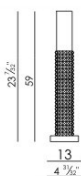

STUD TAVOLO

DESIGN DIESEL /2009

Pure outrageous energy, pure striking force for an object that expresses a rock 'n roll lifestyle 100%. Its imposing metal base brings to mind the studs on Diesel belts. Its diffuser immediately recalls mirrored glasses, while its column shape recalls that of a microphone or a lipstick; every detail has been designed to create a metal-maniac feel. Stud is not merely a lamp, but a luminous totem in a hard rock environment! Stud's light spreads all around the space, delimitating a clear area. It can also be oriented as you please by rotating the half-chrome, half-transparent diffuser, with an effect that recalls that of chrome-plated incandescent bulbs.

Grande

Certifications

BULBS INCLUDED

fluorescent
 1x24W E27

BULBS NOT INCLUDED (UL)

fluorescent
 1x24W E26 medium

Piccola

Certifications