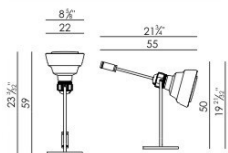

GLAS TAVOLO

DESIGN DIESEL /2009

Glas takes the familiar image of industrial lamps used in warehouses and factories worldwide. A reinvented icon in the light of a new contemporary lifestyle, transformed into a precious and personal entity, transported into a timeless dimension. By day, by night: Glas is a lamp with a double life. When it is off, the superficial chrome-coloured vacuum metallisation finish reflects the surrounding environment and objects like a mirror. When it is on, it emits a warm beam, with a retro feel, which is both directed and diffused. This characteristic underlines the passage from the technical nature of metal to the artisan craftsmanship of glass. Placed on a table, oriented with a counterweight, Glas transforms a home or public environment into a creative laboratory, a fascinating workshop of new trends.