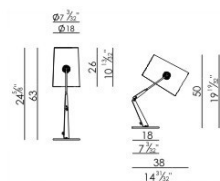

FORK TAVOLO

DESIGN DIESEL /2009

The Fork lampshade is inspired by casual fashion, by campsite tents and by an informal, playful and dynamic lifestyle. The stitching on the fabric has been created like that on jeans and the rings are not merely decorative, but respond to practical needs with simplicity and immediacy. The light inside reveals a patchwork structure and the texture of the canvas, a little like when you turn on a light inside a tent. The lampshade is extremely flexible and can be oriented 360°. Its stand is also very mobile, thanks to its joints: this means you can change the direction of the light as you please, play with the lamp and have fun continually finding new positions for it. We see all of Fork's dynamism carried forward to the new hanging versions too, available in both large and small versions. The warm light of Fork is perfect for the home, but is also ideal for public spaces where a relaxing atmosphere is desired.