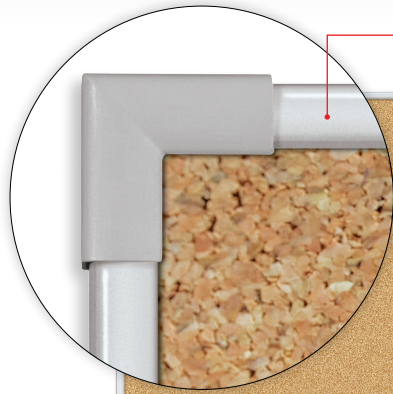

VT Logic Tackboard

with Ultra Trim

Ultra slim $\frac{5}{16}$ " anodized aluminum trim for a clean-lined board.

Completely
recyclable
natural cork
surface is
durable and
beautiful

VT Logic Tackboard with Ultra Trim

- Environmentally responsible VT Logic natural cork surface is featured with Ultra Trim for a modern, clean-lined board. Trim is a low profile $\frac{5}{16}$ " anodized aluminum available in silver.
- Cradle to Cradle Certified^{CM} Silver.
- Certified boards incorporate material healthfulness, material reutilization, renewable energy use, water stewardship and social responsibility.
- Completely recyclable surface is bonded to insulation board for superb tack-holding ability. Surface is durable and self-healing.
- TAA compliant. 10 year guarantee.

Technical Specifications

- VT Logic natural cork surface offers excellent resiliency and tack holding properties.
- The cork layer consists of finely grained composition cork produced with $\frac{1}{2}$ mm granulated cork and a polyurethane binder.
- The $\frac{1}{8}$ " thick 100% natural cork layer is permanently bonded to a $\frac{7}{16}$ " thick layer of insulation board.
- Boards are factory framed in anodized aluminum. Custom sizes are available.

A. VT Logic Tackboard with Ultra Trim

Part No.	Dimensions	Ship Wt.
E3019A*	1 1/2'H x 2'W	5 lbs
E3019B*	2'H x 3'W	10 lbs
E3019C**	3'H x 4'W	17 lbs
E3019D	4'H x 4'W	42 lbs
E3019E	3'H x 5'W	45 lbs
E3019F	4'H x 5'W	50 lbs
E3019G	4'H x 6'W	53 lbs
E3019H	4'H x 8'W	65 lbs
E3019K	4'H x 10'W	78 lbs
E3019M	4'H x 12'W	113 lbs