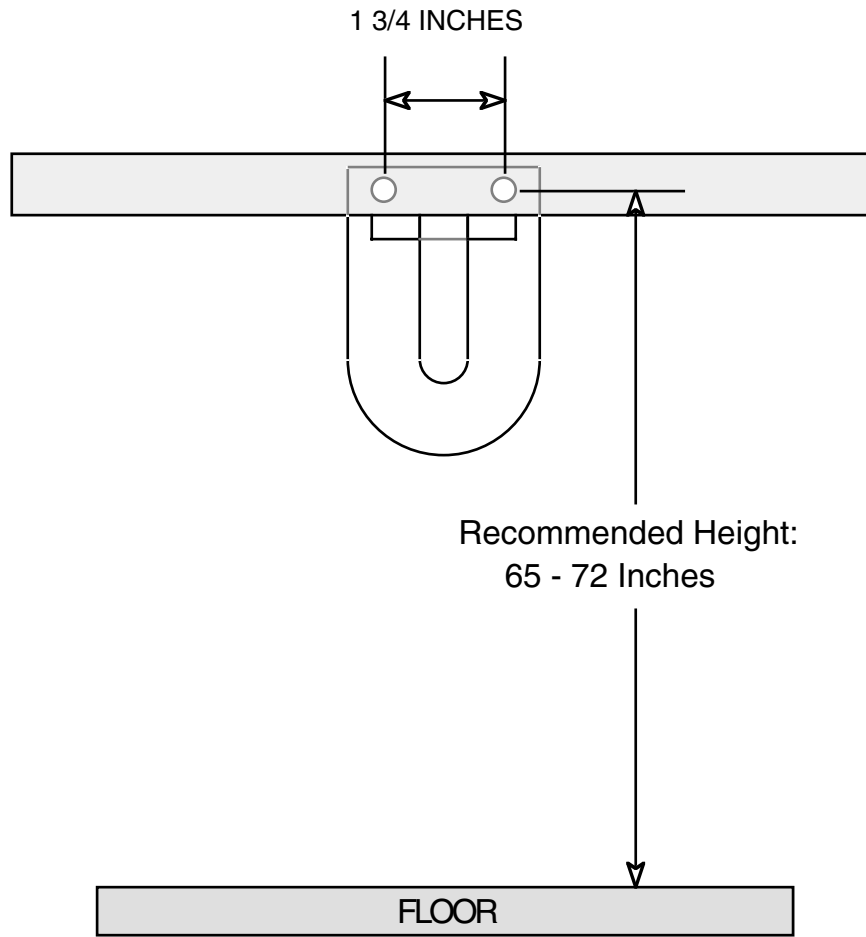

FRISBI - MODEL 2171, 2171A MOUNTING INSTRUCTIONS

PLASTIC ANCHOR

PLASTIC "T" TOGGLER

CAUTION : THESE INSTRUCTIONS ARE INTENDED FOR **DRYWALL INSTALLATION ONLY!** IF INSTALLATION IS TO BE OTHER THAN DRYWALL, THE INSTALLER SHALL USE APPROPRIATE HARDWARE FOR THE WALL STRUCTURE.