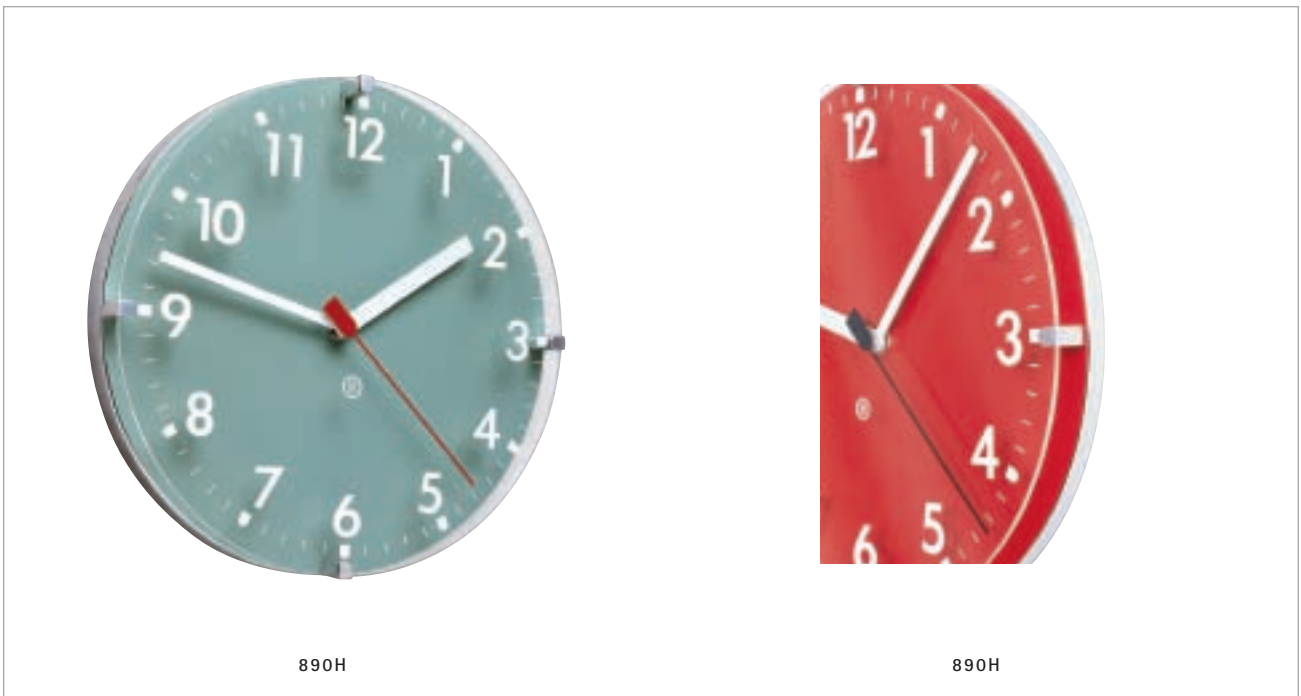

890 CLOCKS 12" diameter *designed by K.M.A.*

- → With 'floating' acrylic face.
- → Black or white graphics.
- → Background in any PPP color.
- → Housing edge: Any PPP color or Polished Chrome.
- → Quartz battery movement.