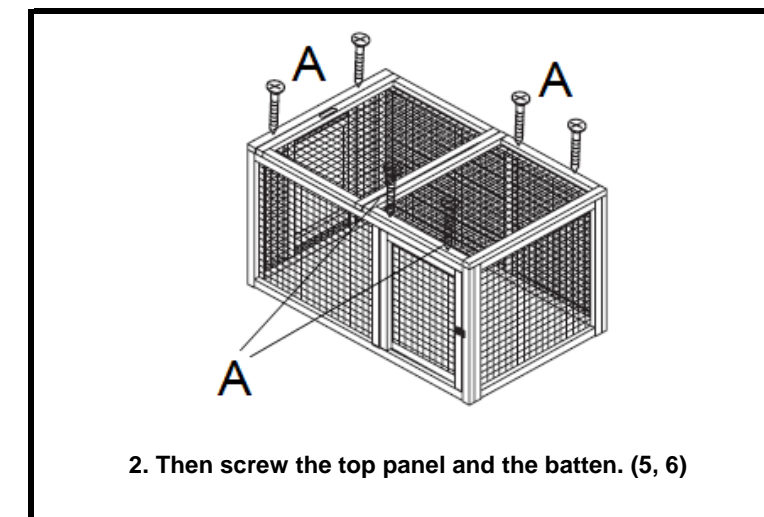

Item No.	"natura" Chicken Pen		115 x 71 x 67 cm		
Pos. No.	Description	Measurement	Quantity	Item No.	
Pos. 1	Side panel, left	25 x 645 x 666 mm	1	55965-32	
Pos. 2	Side panel, right	1150 x 645 x 25 mm	1	55965-30	
Pos. 3	Front panel	1150 x 645 x 25 mm	1	55965-31	
Pos. 4	Back panel	1107 x 25 x 716 mm	1	55965-50	
Pos. 5	Top panel	25 x 645 x 666 mm	1	55965-33	
Pos. 6	Batten, top panel	40 x 25 x 716 mm	1	55965-40	
Pos. 7	Connection batten, side panel left	48 x 535 x 25 mm	2	55965-41	

Small parts					
A	Countersunk screw		M4 x 50	19	55965-60
B			M3 x 16	17	
C	Locking bolt			4	

For the completion of this article are 2 versions available:

1. way: connect item 01-55963 "natura" Chicken Hutch

2. way: connect item 01-55962 "natura" Chicken Hutch