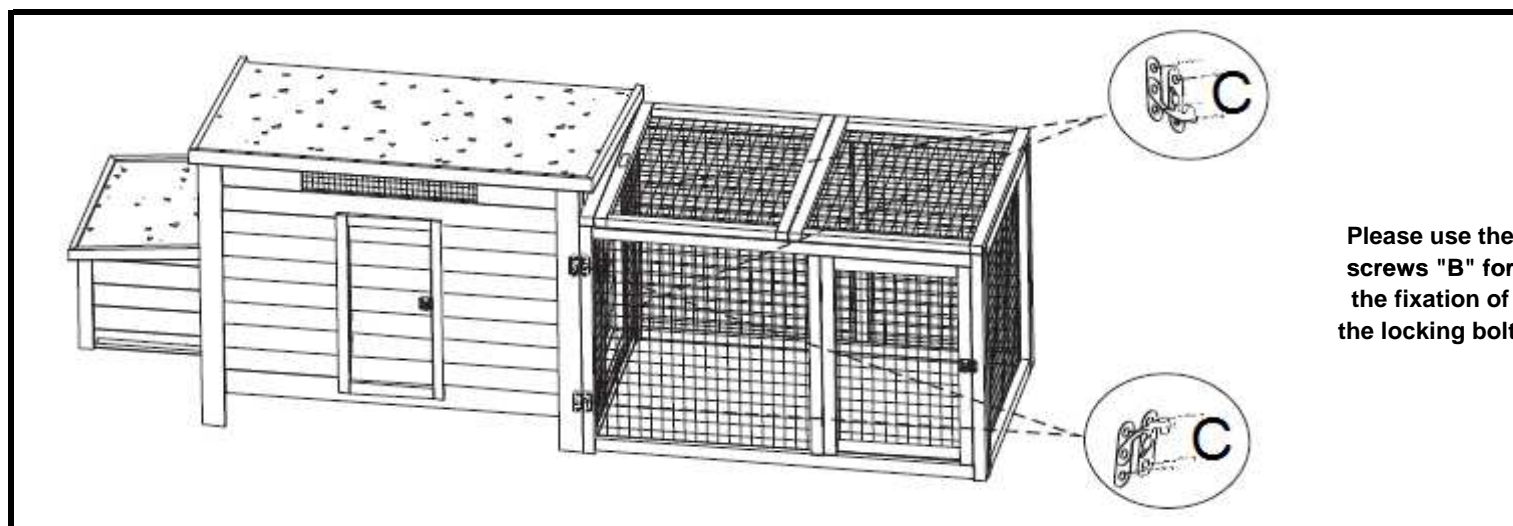

Item No.	"natura" Chicken Pen		115 x 71 x 67 cm		
Pos. No.	Description	Measurement	Quantity	Item No.	
Pos. 1	Side panel, left	25 x 645 x 666 mm	1	55965-32	
Pos. 2	Side panel, right	1150 x 645 x 25 mm	1	55965-30	
Pos. 3	Front panel	1150 x 645 x 25 mm	1	55965-31	
Pos. 4	Back panel	1107 x 25 x 716 mm	1	55965-50	
Pos. 5	Top panel	25 x 645 x 666 mm	1	55965-33	
Pos. 6	Batten, top panel	40 x 25 x 716 mm	1	55965-40	
Pos. 7	Connection batten, side panel left	48 x 535 x 25 mm	2	55965-41	

Small parts					
A	Countersunk screw		M4 x 50	19	55965-60
B			M3 x 16	17	
C	Locking bolt			4	

For the completion of this article are 2 versions available:

1. way: connect item 01-55963 "natura" Chicken Hutch

2. way: connect item 01-55962 "natura" Chicken Hutch