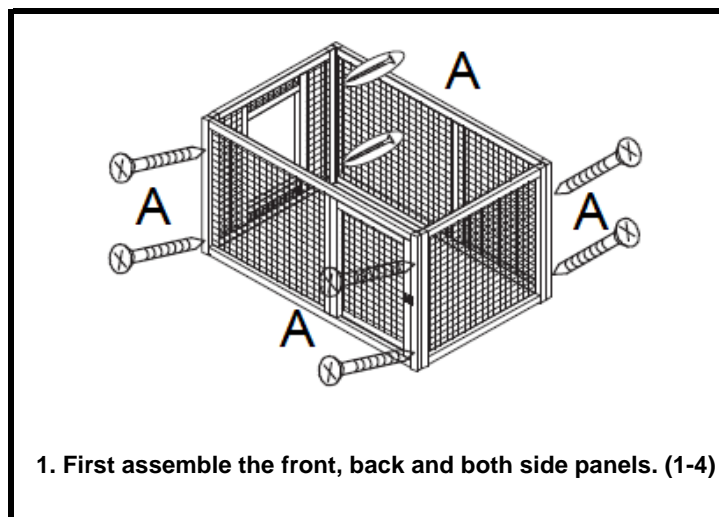

Item No.	"natura" Chicken Pen		115 x 71 x 67 cm		
Pos. No.	Description	Measurement	Quantity	Item No.	
Pos. 1	Side panel, left	25 x 645 x 666 mm	1	55965-32	
Pos. 2	Side panel, right	1150 x 645 x 25 mm	1	55965-30	
Pos. 3	Front panel	1150 x 645 x 25 mm	1	55965-31	
Pos. 4	Back panel	1107 x 25 x 716 mm	1	55965-50	
Pos. 5	Top panel	25 x 645 x 666 mm	1	55965-33	
Pos. 6	Batten, top panel	40 x 25 x 716 mm	1	55965-40	
Pos. 7	Connection batten, side panel left	48 x 535 x 25 mm	2	55965-41	

Small parts					
A	Countersunk screw		M4 x 50	19	55965-60
B			M3 x 16	17	
C	Locking bolt			4	

For the completion of this article are 2 versions available:

1. way: connect item 01-55963 "natura" Chicken Hutch

2. way: connect item 01-55962 "natura" Chicken Hutch