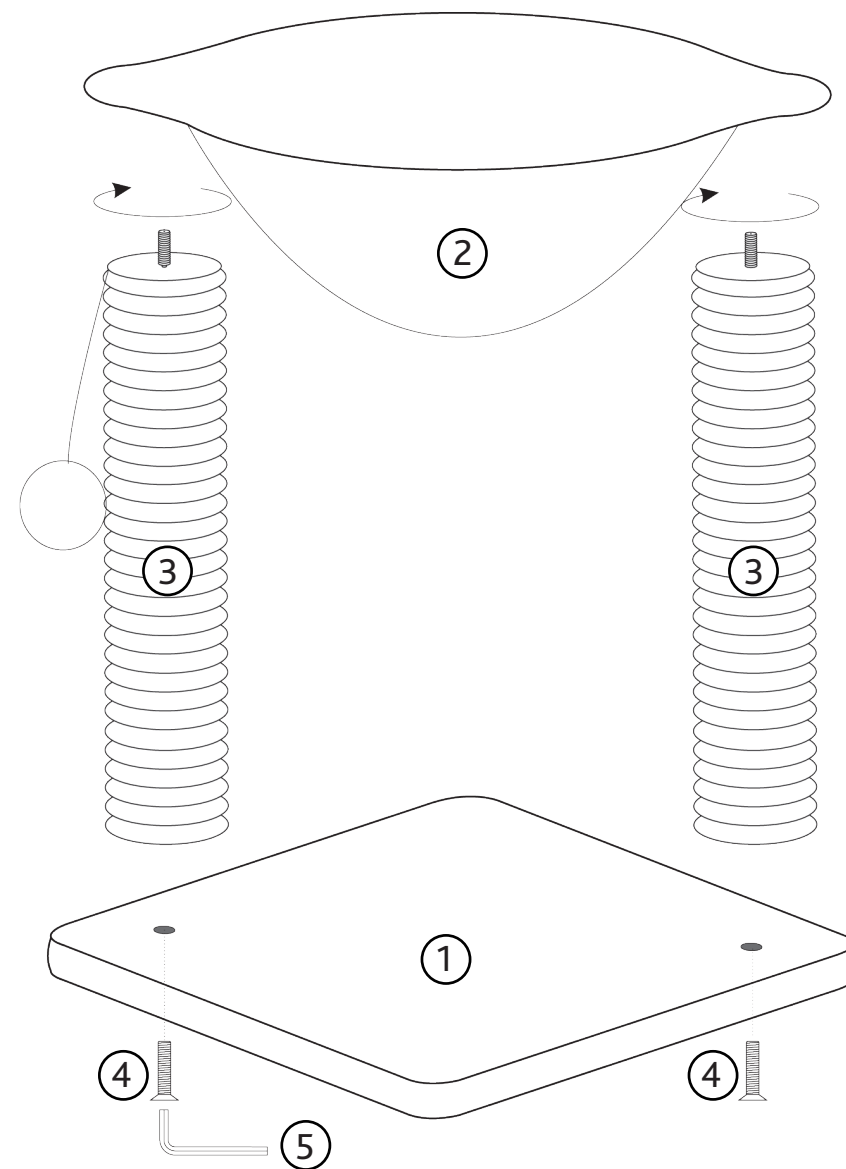

Item No.	Scratching Post	Color	Height
44541	Baza	cream	19.5 cm

Pos. No.	Description	Measurement in inch	Quantity
Pos. 1	Bottom plate	16 x 16	1
Pos. 2	Round hammock	20.75 x 15.5	1
Pos. 3	Post with spacer bolt	∅ 3.5 x 16.75	2
Pos. 4	Countersunk bolt	0.25 x 1.75	2
Pos. 5	Allen key		1

USA Advice

This product should be assembled by an adult.