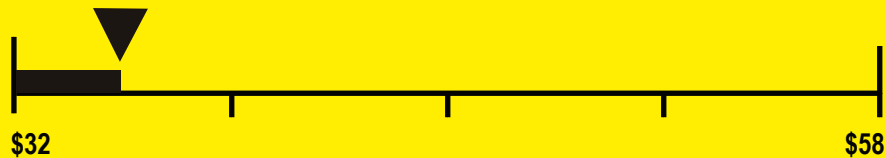

U.S. Government

Federal law prohibits removal of this label before consumer purchase.

ENERGYGUIDE

Refrigerator

- with automatic defrost

Marvel

Model 6RDEB***, 6ORDEB***

Capacity: 6.1 Cubic Feet

Estimated Yearly Operating Cost

$33

Cost Range of Similar Models

310 kWh

Estimated Yearly Electricity Use

Your cost will depend on your utility rates and use.

- † Cost range based only on refrigerator models of similar capacity with automatic defrost.
- † Estimated operating cost based on a 2007 national average electricity cost of 10.65 cents per kWh.
- † For more information, visit www.ftc.gov/appliances.

41012415D