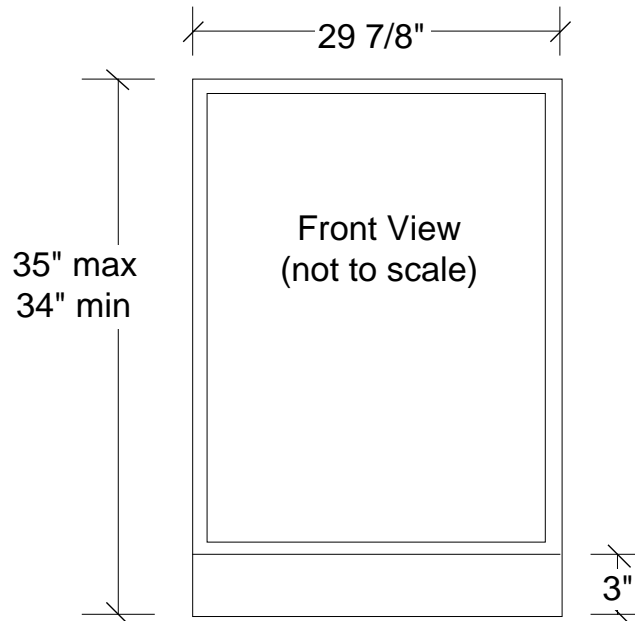

• Additional Information •

- Electrical requirements: 120 volts, 3 amps running max. 15 amp circuit required.
- Locate a 3-prong grounded receptacle in one of three locations: 1) On the wall in the adjacent cabinet opening. 2) Flush on the back wall of the refrigerator opening (add 1" to the overall depth of the unit to accommodate the thickness of the plug). 3) Recessed 1" into the back wall of the refrigerator opening.
- Door is reversible in field.
- Door must open a minimum of 90° to allow wine racks to pull out.
- Shipping weight: 172 pounds.
- U.L. Listed.
- Accepts custom frame. Custom frame and handle must be supplied by customer, see page 2.
- 8SBARE-BD: Black cabinet, Designer overlay frame glass door.
- All models have shelf fronts of clear, solid maple (unfinished).

Accessories:

- Casters: P/N 42244041.
- Marvel Shelf Front Kits: Prefinished shelf fronts (4) and wine cradle rack (1).
  - Gloss black: P/N 42245248
  - Gloss white: P/N 42245249
  - Stainless steel: P/N 42245250
  - Natural maple (unfinished): P/N 42245247

See pages 2 for additional information

Subject to change without notice. This system is designed to be updated daily if necessary. Dimension Express is not responsible for use of superseded, voided, or outdated data sheets. Because of the difficulty or impracticability of determining actual damages, liability of Dimension Express shall not exceed $50.00.

Copyright © Dimension Express, 2007.

318

• NEVER reuse Data Sheets. Data Sheets are subject to change without notice. Dimension Express is a FREE service bureau and is updated daily, it makes far more sense to spend the time necessary to request new Data Sheets for each project, as opposed to the problems, time, costs, and risks associated with reusing old Data Sheets.

• Call Dimension Express if you have any questions at (800) 940-2059 •
• Always refer to a current Code at a Glance or manufacturer directory •
• Data Sheet codes change on the first of each quarter at 12:01am •

BN • A318B326 • • 071004 • 124544 • 29074