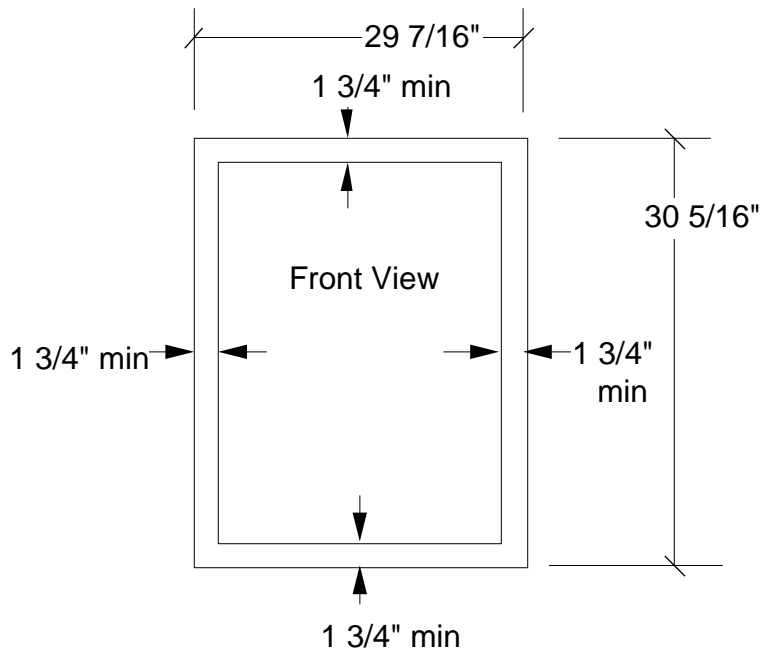

This Data Sheet Includes Information On

Marvel

• Product Model Number (s): •

Chateau Collection Wine and Beverage Refrigerator
with Overlay Frame Glass Door:
8SBARE-BD

• Dimensions (Actual Size) •

- Overall depth NOT including panel or handle: 23 3/8"
- Depth NOT including door: 22"
- Height at full leg adjustment: 35"
- Height at 0" leg adjustment: 34 1/4"
- Height without legs installed: 34"
- Width: 29 7/8"
- Toe Kick height: 3"
- Door swing at 90°: 31 1/2"
- Recommended opening width: 30"
- Recommended opening depth: 24"
- Recommended opening height: 34 1/2"

• Additional Information •

- Electrical requirements: 120 volts, 3 amps running max. 15 amp circuit required.
- Locate a 3-prong grounded receptacle in one of three locations: 1) On the wall in the adjacent cabinet opening. 2) Flush on the back wall of the refrigerator opening (add 1" to the overall depth of the unit to accommodate the thickness of the plug). 3) Recessed 1" into the back wall of the refrigerator opening.
- Door is reversible in field.
- Door must open a minimum of 90° to allow wine racks to pull out.
- Shipping weight: 172 pounds.
- U.L. Listed.
- Accepts custom frame. Custom frame and handle must be supplied by customer, see page 2.
- 8SBARE-BD: Black cabinet, Designer overlay frame glass door.
- All models have shelf fronts of clear, solid maple (unfinished).

Min. thickness of rails and stiles: $\frac{5}{8}$ "
Max. thickness of rails and stiles: $\frac{3}{4}$ "

Subject to change without notice. This system is designed to be updated daily if necessary. Dimension Express is not responsible for use of superseded, voided, or outdated data sheets. Because of the difficulty or impracticability of determining actual damages, liability of Dimension Express shall not exceed \$50.00. Copyright © Dimension Express, 2007.