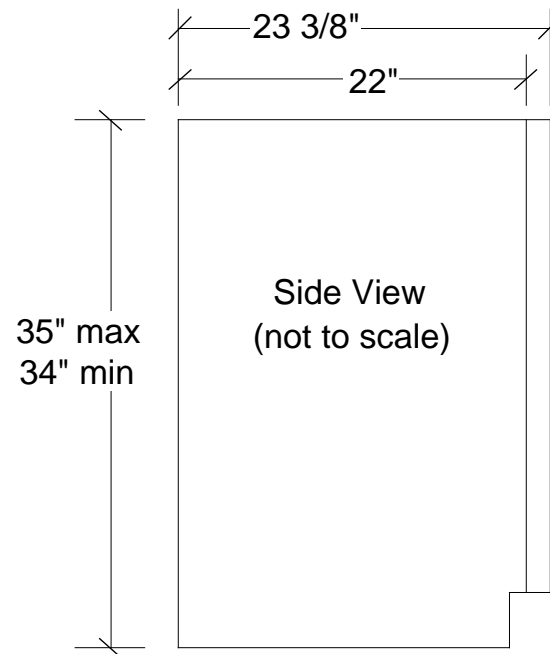

• Additional Information •

- Electrical requirements: 120 volts, 3 amps running max. 15 amp circuit required.
- Locate a 3-prong grounded receptacle in one of three locations: 1) On the wall in the adjacent cabinet opening. 2) Flush on the back wall of the refrigerator opening (add 1" to the overall depth of the unit to accommodate the thickness of the plug). 3) Recessed 1" into the back wall of the refrigerator opening.
- Door is reversible in field.
- Door must open a minimum of 90° to allow wine racks to pull out.
- Shipping weight: 172 pounds.
- U.L. Listed.
- Accepts custom frame. Custom frame and handle must be supplied by customer, see page 2.
- 8SBARE-BD: Black cabinet, Designer overlay frame glass door.
- All models have shelf fronts of clear, solid maple (unfinished).

Accessories:

- Casters: P/N 42244041.
- Marvel Shelf Front Kits: Prefinished shelf fronts (4) and wine cradle rack (1).
  - Gloss black: P/N 42245248
  - Gloss white: P/N 42245249
  - Stainless steel: P/N 42245250
  - Natural maple (unfinished): P/N 42245247

See pages 2 for additional information

Subject to change without notice. This system is designed to be updated daily if necessary. Dimension Express is not responsible for use of superseded, voided, or outdated data sheets. Because of the difficulty or impracticability of determining actual damages, liability of Dimension Express shall not exceed $50.00.

Copyright © Dimension Express, 2007.

318

• NEVER reuse Data Sheets. Data Sheets are subject to change without notice. Dimension Express is a FREE service bureau and is updated daily, it makes far more sense to spend the time necessary to request new Data Sheets for each project, as opposed to the problems, time, costs, and risks associated with reusing old Data Sheets.

• Call Dimension Express if you have any questions at (800) 940-2059 •
• Always refer to a current Code at a Glance or manufacturer directory •
• Data Sheet codes change on the first of each quarter at 12:01am •

BN • A318B326 • • 071004 • 124544 • 29074