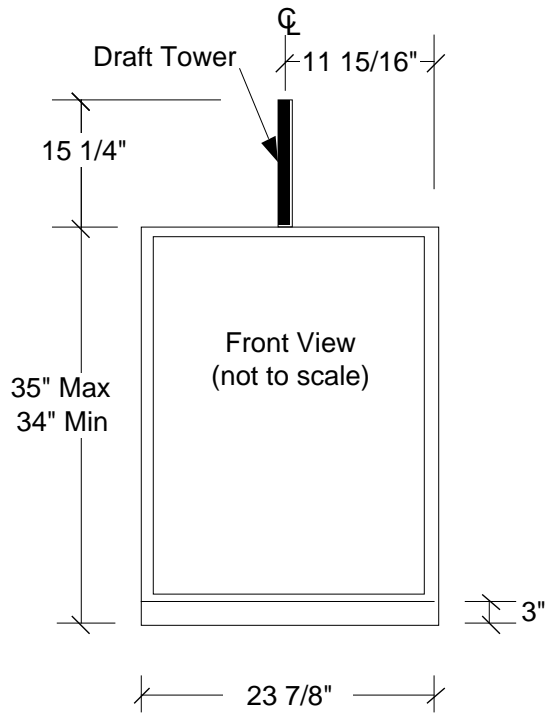

Accessories:

- Casters: P/N 42244041.
- Protective Cover: P/N 42243155.
- Built in Drain system: P/N 42242374.
- Tap cleaning kit: P/N 42242373.
- Lo-Boy Sankey Tap Kit: P/N: 42242372
- Drip Tray: P/N 42242399
- Floor Shield: P/N 42242400

Subject to change without notice. This system is designed to be updated daily if necessary. Dimension Express is not responsible for use of superseded, voided, or outdated data sheets. Because of the difficulty or impracticability of determining actual damages, liability of Dimension Express shall not exceed $50.00.

Copyright © Dimension Express, 2004.

318

• NEVER reuse Data Sheets. Data Sheets are subject to change without notice. Dimension Express is a FREE service bureau and is updated daily, it makes far more sense to spend the time necessary to request new Data Sheets for each project, as opposed to the problems, time, costs, and risks associated with reusing old Data Sheets.

• Call Dimension Express if you have any questions at (775) 833-3633 •
• Always refer to a current Code at a Glance or manufacturer directory •
• Data Sheet codes change on the first of odd numbered months at 12:01am •

BN9 • A318 • 31004 • 041504 • 142521 • 46059