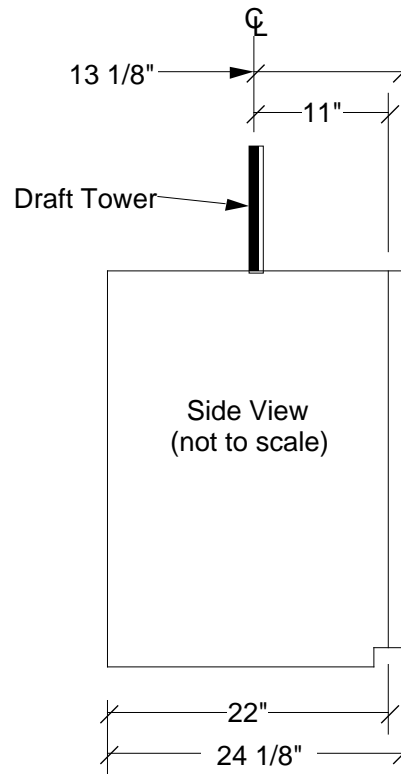

Accessories:

- Casters: P/N 42244041.
- Protective Cover: P/N 42243155.
- Built in Drain system: P/N 42242374.
- Tap cleaning kit: P/N 42242373.
- Lo-Boy Sankey Tap Kit: P/N: 42242372
- Drip Tray: P/N 42242399
- Floor Shield: P/N 42242400

Subject to change without notice. This system is designed to be updated daily if necessary. Dimension Express is not responsible for use of superseded, voided, or outdated data sheets. Because of the difficulty or impracticability of determining actual damages, liability of Dimension Express shall not exceed $50.00.

Copyright © Dimension Express, 2004.

318

• NEVER reuse Data Sheets. Data Sheets are subject to change without notice. Dimension Express is a FREE service bureau and is updated daily, it makes far more sense to spend the time necessary to request new Data Sheets for each project, as opposed to the problems, time, costs, and risks associated with reusing old Data Sheets.

• Call Dimension Express if you have any questions at (775) 833-3633 •
• Always refer to a current Code at a Glance or manufacturer directory •
• Data Sheet codes change on the first of odd numbered months at 12:01am •

BN9 • A318 • 31004 • 041504 • 142521 • 46059