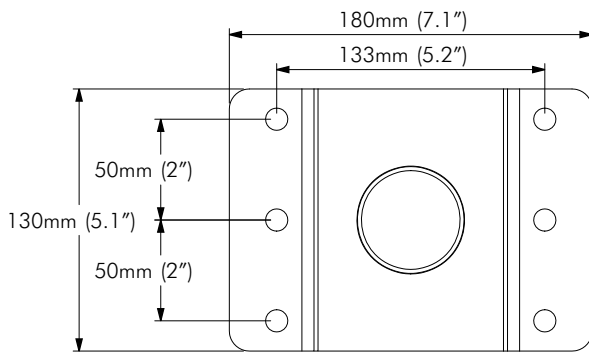

General Features

Maximum Weight:

15kg (33lbs)

Screen Mounting Compatibility:

Supports VESA Mounting Hole Configuration, 75x75mm and 100x100mm

Tilt Adjustment:

+15°

Color:

Black

Warranty:

10 years limited

Dimensions

CEILING MOUNT

The Ceiling Mount can be mounted to either:
Timber Stud Ceiling or Masonry Ceiling