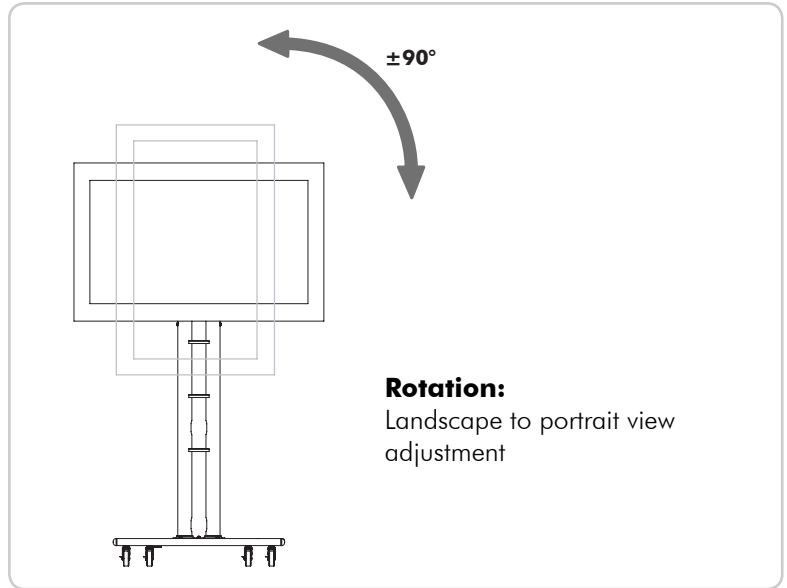

General Features

Maximum Display Weight: 50kg (110lbs)

Maximum Shelf Weight: 5kg (11lbs)

Screen Mounting Compatibility:

Supports mounting hole patten From 200 to 800mm wide and From 200 to 600mm high.

Included hardware

All fasteners are included.

Colour

Black

Warranty

10 years limited