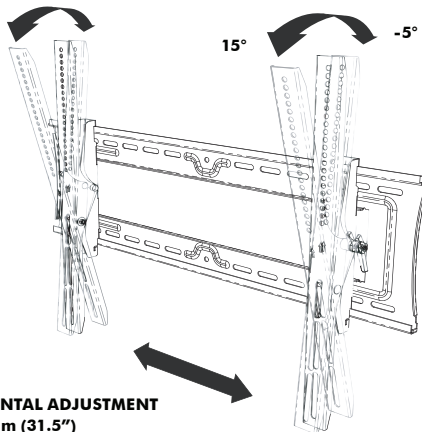

TH-3070-UT

NOTE

- Maximum load = 91kg (200lbs)
- Suits displays with mounting hole patterns from 180mm to 800mm wide (7"-31.5") by 125mm to 500mm high (5"-19.69").
- Mounting hardware included
- **Warranty:** 10 years limited

Mounting screws and hardware

Mounting screws included:

- M8x15mm / M8x35mm / M8x45mm (x4 each)
- M6x15mm / M6x35mm / M6x45mm (x4 each)
- M5x15mm / M5x35mm / M5x45mm (x4 each)
- M4x15mm / M4x35mm / M4x45mm (x4 each)

Mounting hardware included:

- Coach Screw (x4)
- Washer (x4)
- Spacer Bush (x4)
- Masonry Wall Plug (x4)
- Multi Washer (x4)
- Recessed Hole Bush (x4)
- Dry Wall Anchor (x6)

A General Features

B Range of Movement

ADJUSTABLE TILT OF
-5° TO 15°

525mm (23") OF HORIZONTAL ADJUSTMENT
from 180mm (7") to 800mm (31.5")