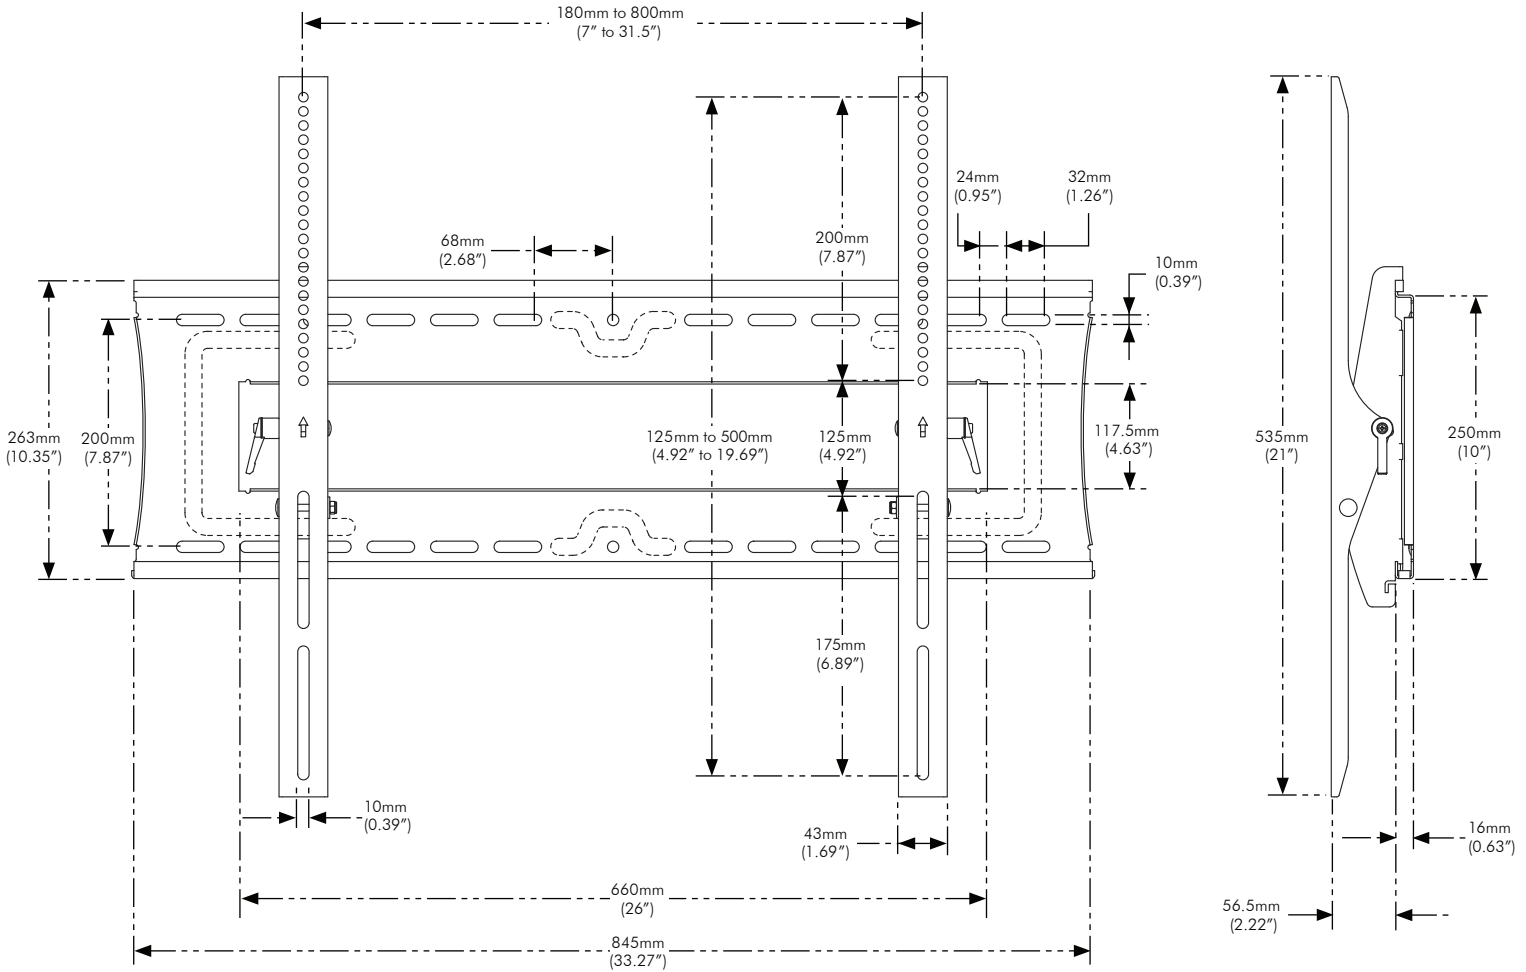

TH-3070-UT

NOTE

- Maximum load = 91kg (200lbs)
- Suits displays with mounting hole patterns from 180mm to 800mm wide (7"-31.5") by 125mm to 500mm high (5"-19.69").
- Mounting hardware included
- **Warranty:** 10 years limited

Mounting screws and hardware

Mounting screws included:

- M8x15mm / M8x35mm / M8x45mm (x4 each)
- M6x15mm / M6x35mm / M6x45mm (x4 each)
- M5x15mm / M5x35mm / M5x45mm (x4 each)
- M4x15mm / M4x35mm / M4x45mm (x4 each)

Mounting hardware included:

- Coach Screw (x4)
- Washer (x4)
- Spacer Bush (x4)
- Masonry Wall Plug (x4)
- Multi Washer (x4)
- Recessed Hole Bush (x4)
- Dry Wall Anchor (x6)

A General Features

B Range of Movement

ADJUSTABLE TILT OF
-5° TO 15°

525mm (23") OF HORIZONTAL ADJUSTMENT
from 180mm (7") to 800mm (31.5")