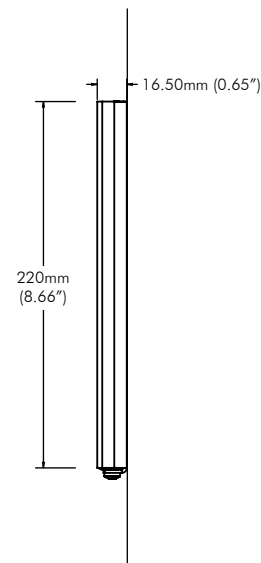

## General Features

**Display Weight Compatibility:**

Max. 50kg (110lbs)

**Colour:**

Black

**Display Mounting Compatibility:**

VESA Mounting Holes Configuration:

- 50mm x 50mm
- 75mm x 75mm
- 100mm x 100mm
- 120mm x 180mm
- 200mm x 100mm
- 200mm x 200mm

## Wall Mounting Options

Mounting hole pattern for:

**Dry Wall and Masonry Wall**

Mounting hole pattern for:

**Timber Stud**

## Dimensions

**Display Plate**

**Distance from Wall (Side View)**