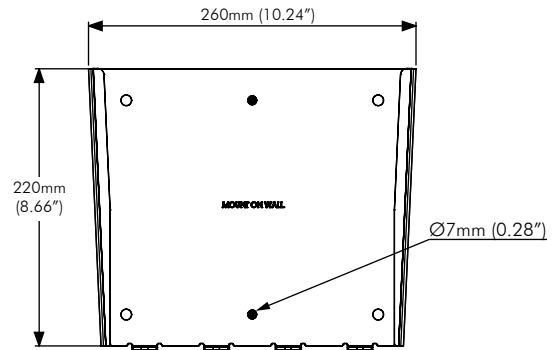

## General Features

**Display Weight Compatibility:**

Max. 50kg (110lbs)

**Colour:**

Black

**Display Mounting Compatibility:**

VESA Mounting Holes Configuration:

- 50mm x 50mm
- 75mm x 75mm
- 100mm x 100mm
- 120mm x 180mm
- 200mm x 100mm
- 200mm x 200mm

## Wall Mounting Options

Mounting hole pattern for:

**Dry Wall and Masonry Wall**

Mounting hole pattern for:

**Timber Stud**

## Dimensions

**Display Plate**

**Distance from Wall (Side View)**