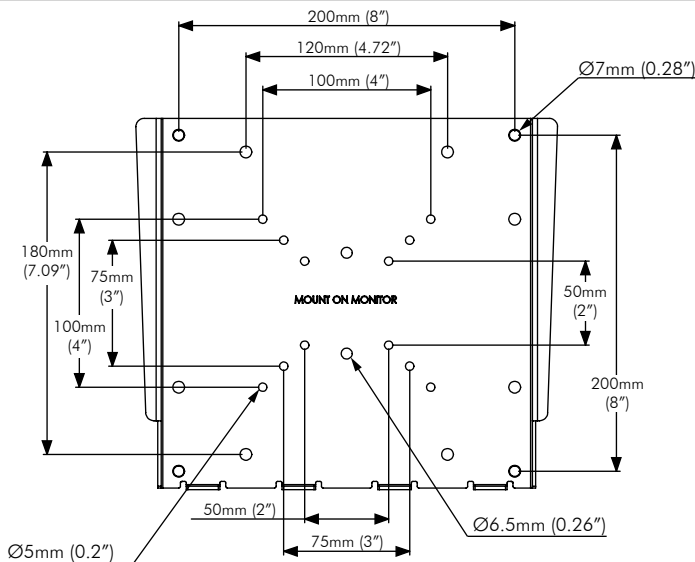

## General Features

**Display Weight Compatibility:**

Max. 50kg (110lbs)

**Colour:**

Black

**Display Mounting Compatibility:**

VESA Mounting Holes Configuration:

- 50mm x 50mm
- 75mm x 75mm
- 100mm x 100mm
- 120mm x 180mm
- 200mm x 100mm
- 200mm x 200mm

## Wall Mounting Options

Mounting hole pattern for:

**Dry Wall and Masonry Wall**

Mounting hole pattern for:

**Timber Stud**

## Dimensions

**Display Plate**

**Distance from Wall (Side View)**