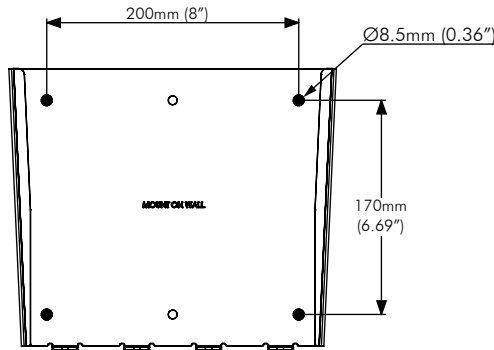

## General Features

**Display Weight Compatibility:**

Max. 50kg (110lbs)

**Colour:**

Black

**Display Mounting Compatibility:**

VESA Mounting Holes Configuration:

- 50mm x 50mm
- 75mm x 75mm
- 100mm x 100mm
- 120mm x 180mm
- 200mm x 100mm
- 200mm x 200mm

## Wall Mounting Options

Mounting hole pattern for:

**Dry Wall and Masonry Wall**

Mounting hole pattern for:

**Timber Stud**

## Dimensions

**Display Plate**

**Distance from Wall (Side View)**