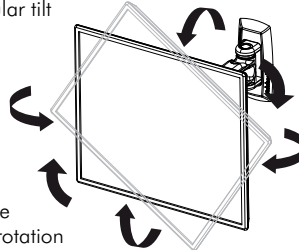

Range of display adjustment

+/- 20°
angular tilt