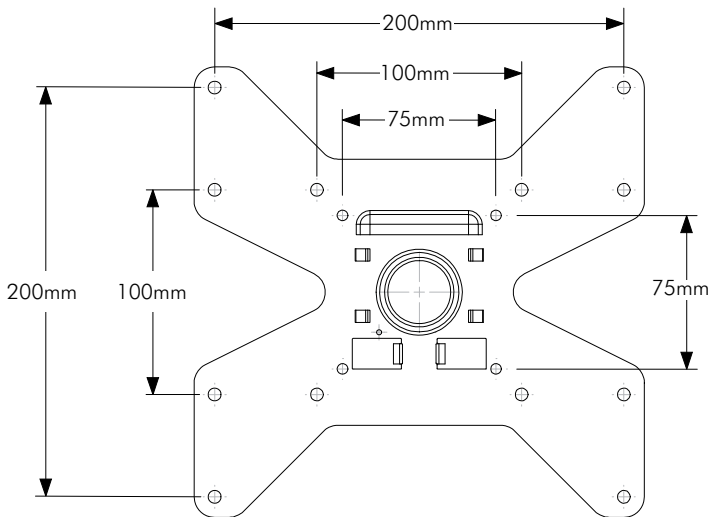

Flat Screen Wall Mount / Full Motion

General Features

Maximum Load:

25kg (55lbs)

Mounting Compatibility:

Supports VESA mounting hole configurations:

- 75mm x 75mm
- 100mm x 100mm
- 200mm x 100mm
- 200mm x 200mm

Dimension

Mounting Plate:

- Wall Bracket is to be installed vertically.
- Wall Bracket can be mounted to either: Timber Stud Wall, or Masonry Wall

VESA Plate:

Distance from Wall: