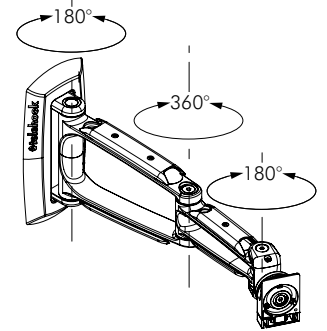

Flat Screen Wall Mount / Full Motion

General Features

Maximum Load:

25kg (55lbs)

Mounting Compatibility:

Supports VESA mounting hole configurations:

- 75mm x 75mm
- 100mm x 100mm
- 200mm x 100mm
- 200mm x 200mm

Colour:

Silver/Black

Warranty:

10 years limited

Range of display adjustment

+/- 20°
angular tilt

360° infinite
horizontal rotation

Arm Range of Movement

Dimension

Mounting Plate:

- Wall Bracket is to be installed vertically.
- Wall Bracket can be mounted to either: Timber Stud Wall, or Masonry Wall

VESA Plate:

Distance from Wall: