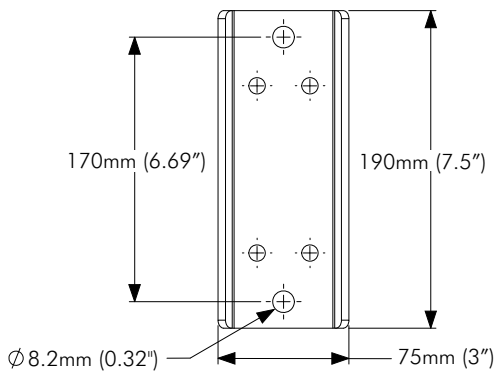

Flat Screen Wall Mount / Full Motion

General Features

Maximum Load:

25kg (55lbs)

Mounting Compatibility:

Supports VESA mounting hole configurations:

- 75mm x 75mm
- 100mm x 100mm
- 200mm x 100mm
- 200mm x 200mm

Dimension

Mounting Plate:

- Wall Bracket is to be installed vertically.
- Wall Bracket can be mounted to either: Timber Stud Wall, or Masonry Wall

VESA Plate:

Distance from Wall: