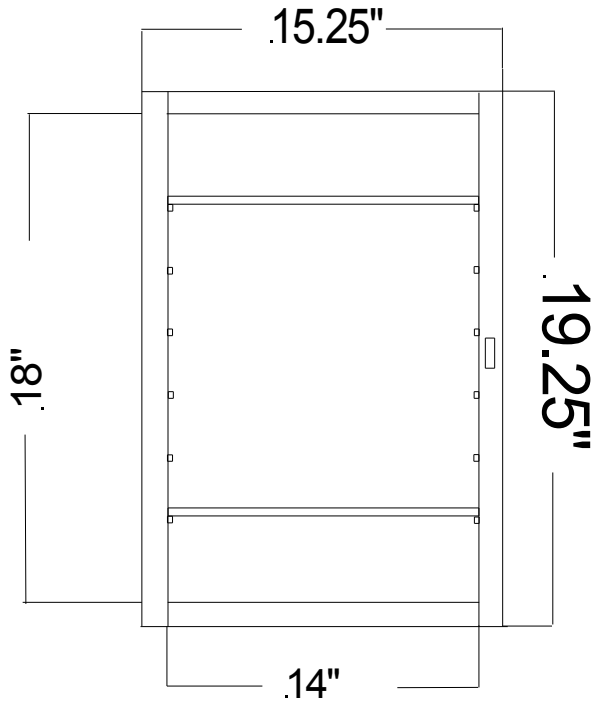

American Pride - 526 Crest Road - Flat Rock, NC 28731
828-697-8847 Fax 828-697-7094
Product Data Specifications

V-Groove - Model # ST9622VGR Recessed Mount Medicine Cabinet

Mirror:	16-3/16"x 22-1/4" Triple Strength(.1875) with single pass polished edges and a 1/2" Bevel with 3/8" Wide intersecting V-Grooves. Mirror is bonded with double faced tape and special bonding adhesive to a white high impact polystyrene backer @ .060 Thickness and has taped on PVC protected corners	
Overall Size:	16-3/16" x 22-1/4"x 4-1/2"	Rough Opening: 14" x 18" x 3"
Storage Depth:	4"	Projection from wall: 1-1/2"
Door Catch:	Magnetic catch with riveted striker plate	
Shelves:	2 adjustable 3/16" Glass and 1 fixed white steel	
Hinges:	1 17" piano hinge Tri-Brite galvanized	
Hardware:	Parts zinc plated(magnetic catch, screws & hardware pack)	
Mounting Hardware:	4 # 8 x 1-1/2" Steel Tapping Screws	
Reversible:	Yes	
Cabinet:	24 Gauge Steel-Tech Cabinet Body	White Powder Coat Process

ST96, G96 or SM96 Series Steel Cabinet

Steel Cabinet Powdercoated White
Storage Depth(4")
Covers up 15.25" x 19.25"
R.O.(14" x 18" x 3")