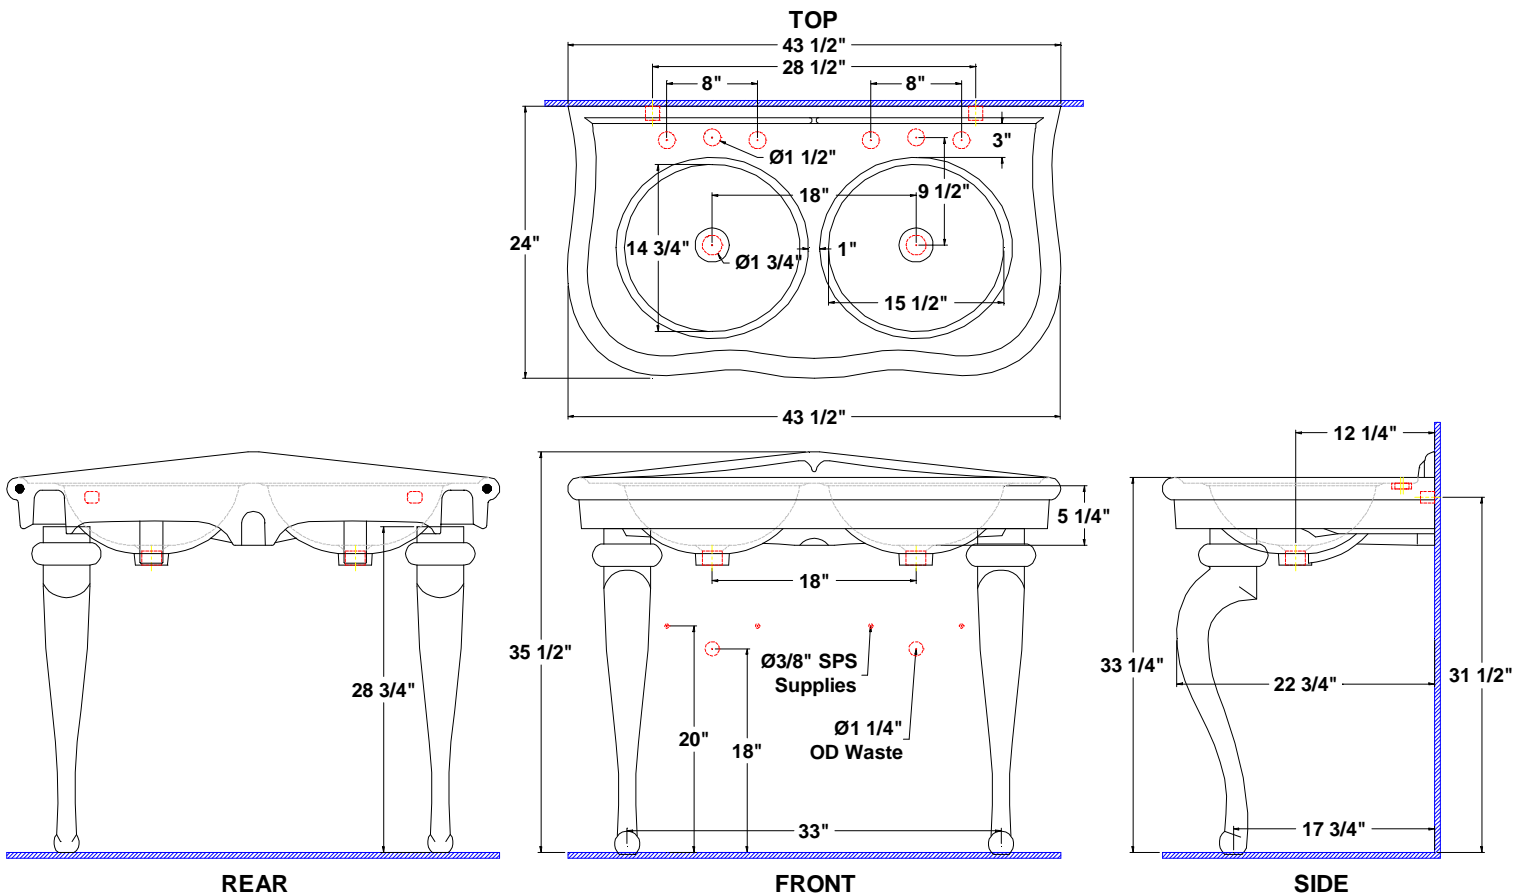

Parisian? Double Bowl Console
with Queen Anne Legs
43 1/2" x 24" x 35 1/2" high

Double Bowl console with china Queen Anne legs, complete with mounting hardware. Faucet holes on 8" centers.

- ?? Unique classic design
- ?? Easy installation

Colors:
.01 White

Fixture Information

Drain outlet	1 3/4" O.D.
Overall dimensions	43 1/2" x 24"
Basin dimensions	14 3/4" x 15 1/2"
Material	Vitreous china

Available Component parts:
?? 5058.082 Lavatory slab 8"
?? 5047.331 Queen Anne Leg
(2 legs required for complete unit)

Installation Hardware:

Fixture dimensions meet ANSI/ASME standard A112.19.2M and CAN/CSA requirements. These measurements are subject to change or cancellation. No responsibility will be assumed for use of superseded or voided pages.