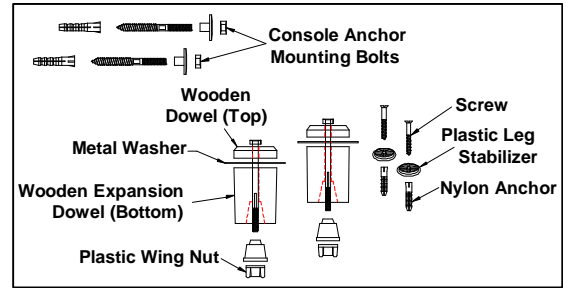

Parisian? Double Bowl Console
with Queen Anne Legs
43 1/2" x 24" x 35 1/2" high

Double Bowl console with china Queen Anne legs, complete with mounting hardware. Faucet holes on 8" centers.

- ?? Unique classic design
- ?? Easy installation

Colors:
.01 White

Fixture Information

Drain outlet	1 3/4" O.D.
Overall dimensions	43 1/2" x 24"
Basin dimensions	14 3/4" x 15 1/2"
Material	Vitreous china

Available Component parts:
?? 5058.082 Lavatory slab 8"
?? 5047.331 Queen Anne Leg
(2 legs required for complete unit)

Installation Hardware:

Fixture dimensions meet ANSI/ASME standard A112.19.2M and CAN/CSA requirements. These measurements are subject to change or cancellation. No responsibility will be assumed for use of superseded or voided pages.