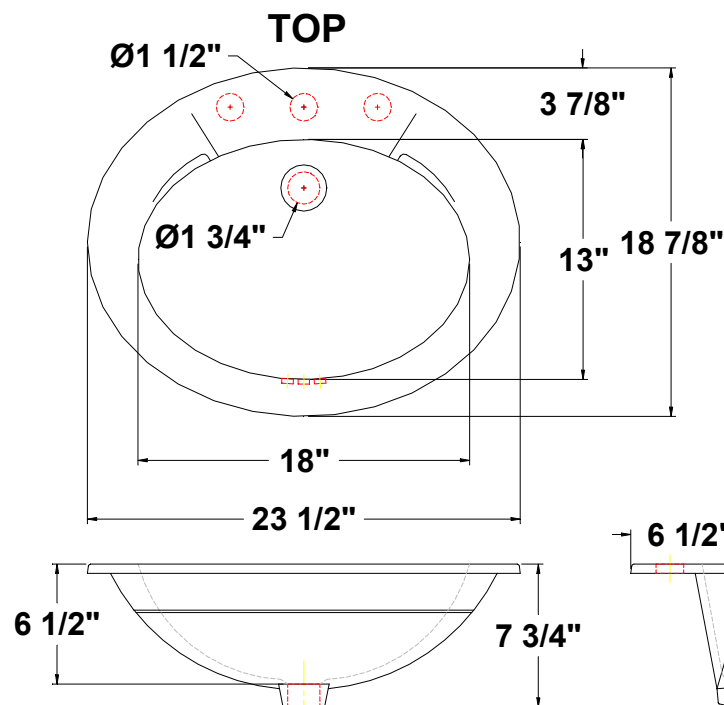

JASMINE™

23 1/2" x 18 7/8" x 7 3/4"

Vitreous china countertop lavatory, with front overflow and faucet deck. Unit comes complete with template.

- Faucet holes on 8" centers
- Unique classics design
- Easy installation
- Deck can accommodate escutcheons up to 2 1/2" in base diameter

Colors:

- .01 White
- .02 Bone
- .06 Balsa™

Fixture Information

Drain outlet	1 3/4" O.D.
Overall dimensions	23 1/2" x 18 7/8"
Basin dimensions	18" x 13"
Material	Vitreous china

Fixture dimensions meet ANSI/ASME standard A112.19.2M and CAN/CSA requirements. These measurements are subject to change or cancellation. No responsibility will be assumed for use of superseded or voided pages.

Listing / Approvals:

- IAPMO/UPC
- ISO 9002 CERTIFIED
- CSA

FRONT