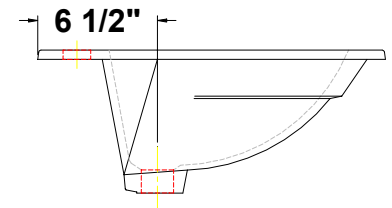

JASMINE™

23 1/2" x 18 7/8" x 7 3/4"

Vitreous china countertop lavatory, with front overflow and faucet deck. Unit comes complete with template.

- Faucet holes on 8" centers
- Unique classics design
- Easy installation
- Deck can accommodate escutcheons up to 2 1/2" in base diameter

Colors:

- .01 White
- .02 Bone
- .06 Balsa™

Fixture Information

Drain outlet	1 3/4" O.D.
Overall dimensions	23 1/2" x 18 7/8"
Basin dimensions	18" x 13"
Material	Vitreous china

Fixture dimensions meet ANSI/ASME standard A112.19.2M and CAN/CSA requirements. These measurements are subject to change or cancellation. No responsibility will be assumed for use of superseded or voided pages.

Listing / Approvals:

- IAPMO/UPC
- ISO 9002 CERTIFIED
- CSA

SIDE