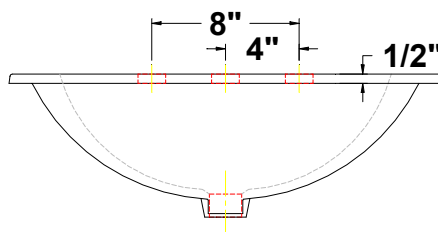

Listing / Approvals:

- IAPMO/UPC
- ISO 9002 CERTIFIED
- CSA

REAR