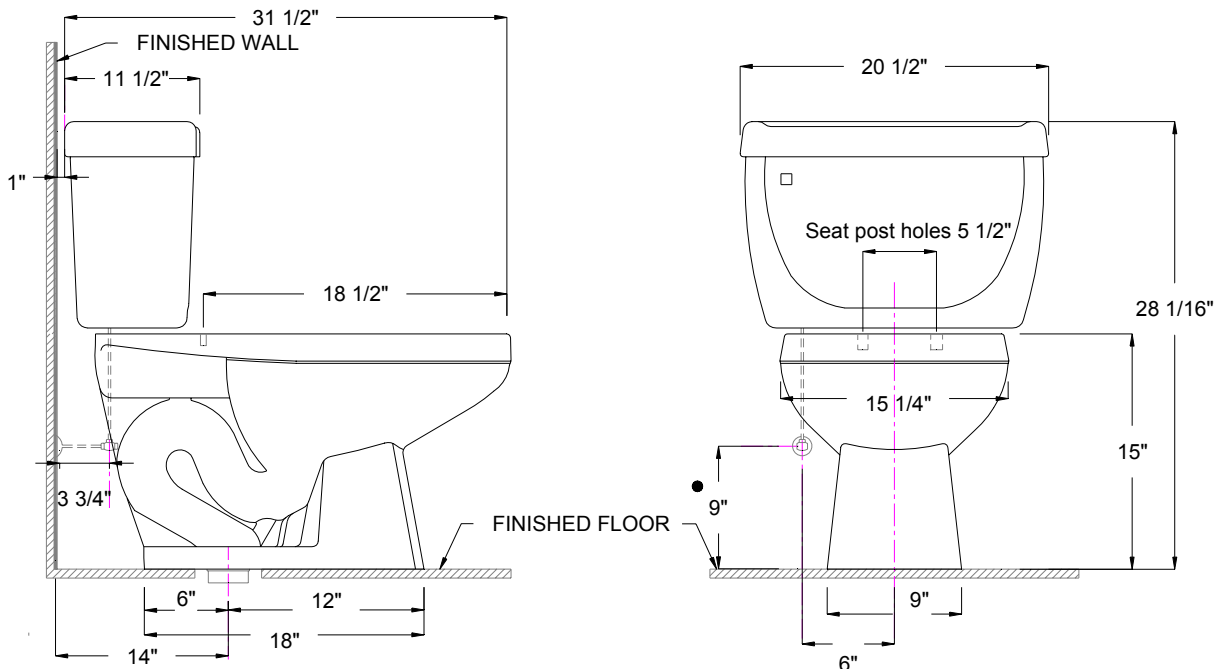

**Features:**

- 20 1/2" W x 31 1/2" D x 28 1/16" H
- 14" rough-in
- 1.6 gpf (6.0 lpf)
- Vitreous China
- Performance Plus gravity flushing system
- Includes Sureseal™ tank-to-bowl attaching kit, tank fittings, color-matched plastic tank lever and bolt caps
- *Seat not included.*
- 2 1/4" trap passes a 2" ball

**Component Parts:**

- 6201.023** - Elongated bowl
- 6201.044** - Tank complete with all fittings, left hand tank lever and lid.
- 6201.045** - Tank lid only
- 9400.110** - Color-matched tank lever

**Colors:**

- .01 White
- .02 Bone
- .06 Balsa

Fixture dimensions meet ANSI/ASME standards A112.19.2M, A112.196M requirements. These measurements are subject to change or cancellation. No responsibility will be assumed for use of superseded or voided pages. Dimensions shown for location of supply are suggested.