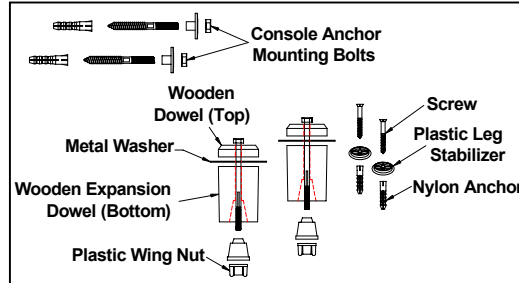

**Colors:**

.01 White

**Available Component parts:**

- 5050.082 Lavatory slab 8"
- 5047.331 Queen Anne Leg (2 legs required for complete unit)

**Fixture Information**

Drain outlet	1 3/4" O.D.
Overall dimensions	43 1/2" x 23 3/4"
Basin dimensions	22" x 14 1/4"
Material	Vitreous china

Installation Hardware:

Fixture dimensions meet ANSI/ASME standard A112.19.2M and CAN/CSA requirements. These measurements are subject to change or cancellation. No responsibility will be assumed for use of superseded or voided pages.