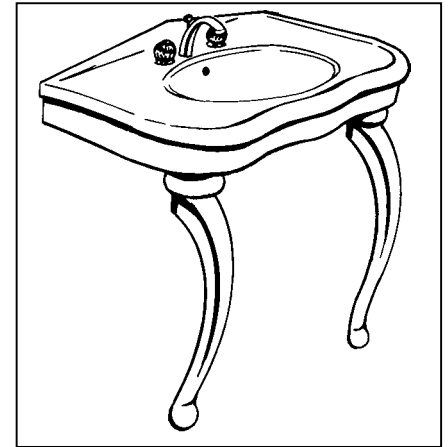

**Parisian™ Grande Console
with Queen Anne Legs**
43 1/2" x 23 3/4" x 35 1/2" high

Grande console with china Queen Anne legs, complete with mounting hardware. Faucet holes on 8" centers.

- Unique classic design
- Easy installation

Colors:

.01 White

Available Component parts:

- 5050.082 Lavatory slab 8"
- 5047.331 Queen Anne Leg (2 legs required for complete unit)

Fixture Information

Drain outlet	1 3/4" O.D.
Overall dimensions	43 1/2" x 23 3/4"
Basin dimensions	22" x 14 1/4"
Material	Vitreous china

Installation Hardware:

Fixture dimensions meet ANSI/ASME standard A112.19.2M and CAN/CSA requirements. These measurements are subject to change or cancellation. No responsibility will be assumed for use of superseded or voided pages.