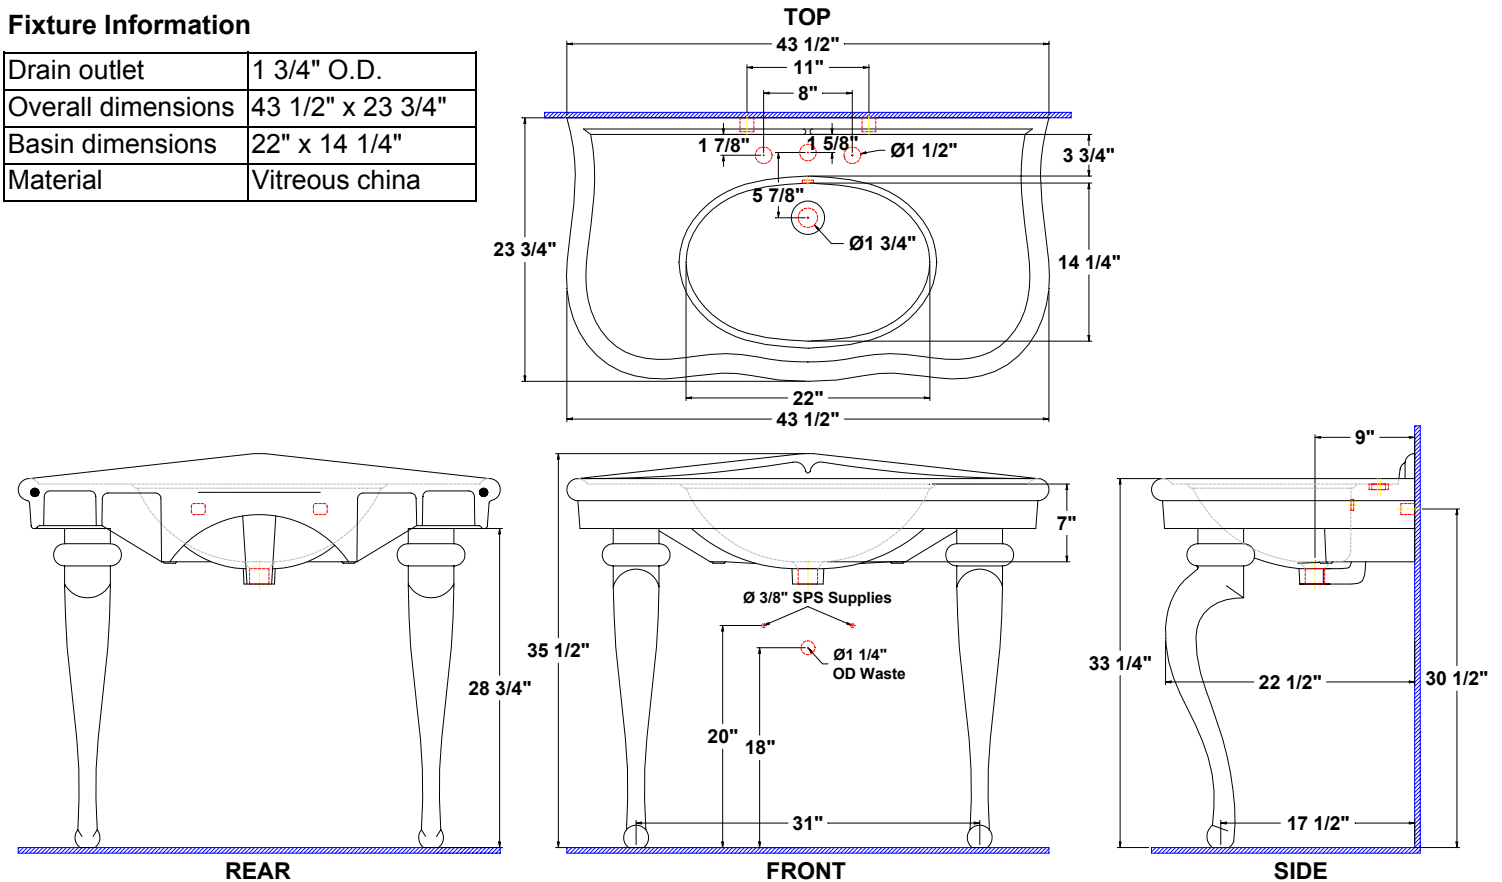

**Parisian™ Grande Console  
with Queen Anne Legs**  
43 1/2" x 23 3/4" x 35 1/2" high

Grande console with china Queen Anne legs, complete with mounting hardware. Faucet holes on 8" centers.

- Unique classic design
- Easy installation

**Colors:**

.01 White

**Available Component parts:**

- 5050.082 Lavatory slab 8"
- 5047.331 Queen Anne Leg (2 legs required for complete unit)

**Fixture Information**

Drain outlet	1 3/4" O.D.
Overall dimensions	43 1/2" x 23 3/4"
Basin dimensions	22" x 14 1/4"
Material	Vitreous china

Installation Hardware:

Fixture dimensions meet ANSI/ASME standard A112.19.2M and CAN/CSA requirements. These measurements are subject to change or cancellation. No responsibility will be assumed for use of superseded or voided pages.