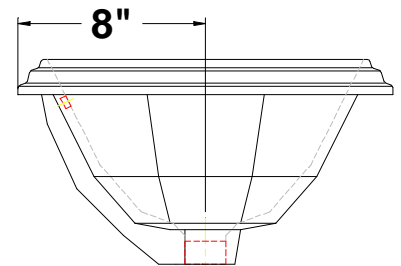

SIDE

St. Thomas Creations

1022 Bay Marina Drive, Suite #125, National City, CA 91950

www.stthomascreations.com

©2000 by St. Thomas Creations