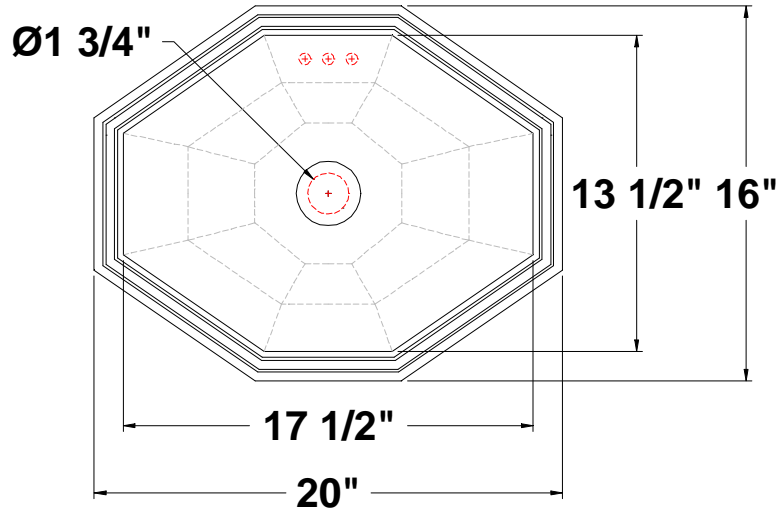

Listing / Approvals:

- IAPMO/UPC
- ISO 9002 CERTIFIED

REAR