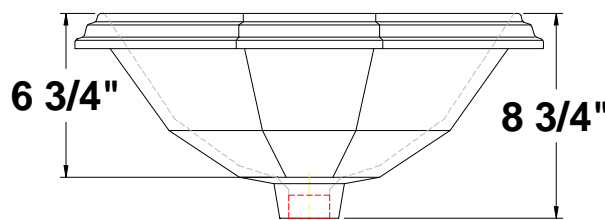

SEVILLE™

20" x 16" x 8 3/4"

Octagonal self-rimming countertop lavatory with overflow. Complete with template.

Colors:

- .01 White
- .02 Bone
- .03 Almond
- .06 Balsa

▪ Please contact customer service for availability of additional Group II, Group III, Group IV: Hand painted designs on white, and Group V colors.

Fixture Information

Drain outlet	1 3/4" O.D.
Overall dimensions	20" x 16"
Basin dimensions	17 1/2" x 13 1/2"
Material	Vitreous china

Fixture dimensions meet ANSI/ASME standard A112.19.2M and CAN/CSA requirements. These measurements are subject to change or cancellation. No responsibility will be assumed for use of superseded or voided pages.

Listing / Approvals:

- IAPMO/UPC
- ISO 9002 CERTIFIED

FRONT

St. Thomas Creations

1022 Bay Marina Drive, Suite #125, National City, CA 91950

www.stthomascreations.com

©2000 by St. Thomas Creations