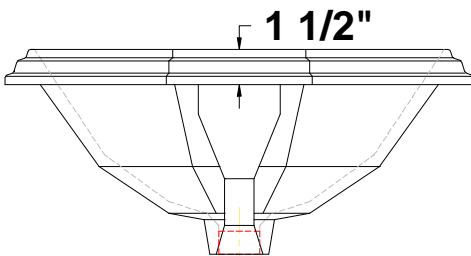

Listing / Approvals:

- IAPMO/UPC
- ISO 9002 CERTIFIED

REAR