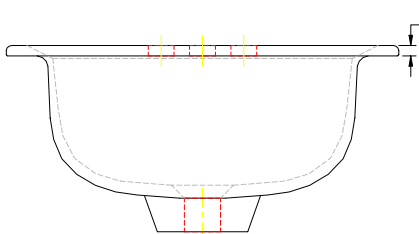

Features:

- 19" Round Lavatory
- Vitreous China
- Self-rimming lavatory
- Faucet holes on 4" centers
- Complete with installation template
- Elegant design
- Concealed front overflow and rear drain
- Spacious round basin

Colors:

- .01 White
- .02 Bone
- .06 Balsa

Fixture Information

Drain Outlet	1 3/4"
Overall Dimensions	19" x 19"
Basin Dimensions	14" x 12 1/4"
Shipping Weight	39 lbs.

TOP

REAR

FRONT

SIDE

Fixture dimensions meet ANSI/ASME standards A112.19.2M, A112.196M requirements. These measurements are subject to change or cancellation. No responsibility will be assumed for use of superseded or voided pages. • Dimensions shown for location of supply are suggested.