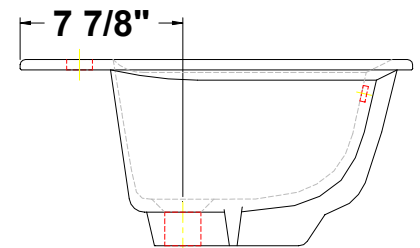

Features:

- 19" Round Lavatory
- Vitreous China
- Self-rimming lavatory
- Faucet holes on 4" centers
- Complete with installation template
- Elegant design
- Concealed front overflow and rear drain
- Spacious round basin

Colors:

- .01 White
- .02 Bone
- .06 Balsa

Fixture Information

Drain Outlet	1 3/4"
Overall Dimensions	19" x 19"
Basin Dimensions	14" x 12 1/4"
Shipping Weight	39 lbs.

TOP

REAR

FRONT

SIDE

Fixture dimensions meet ANSI/ASME standards A112.19.2M, A112.196M requirements. These measurements are subject to change or cancellation. No responsibility will be assumed for use of superseded or voided pages. • Dimensions shown for location of supply are suggested.