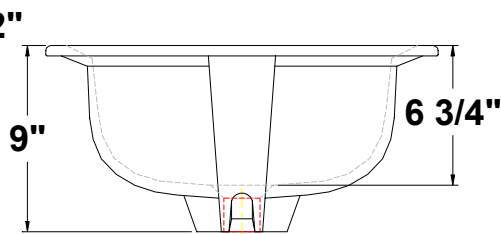

Features:

- 19" Round Lavatory
- Vitreous China
- Self-rimming lavatory
- Faucet holes on 4" centers
- Complete with installation template
- Elegant design
- Concealed front overflow and rear drain
- Spacious round basin

Colors:

- .01 White
- .02 Bone
- .06 Balsa

Fixture Information

Drain Outlet	1 3/4"
Overall Dimensions	19" x 19"
Basin Dimensions	14" x 12 1/4"
Shipping Weight	39 lbs.

TOP

REAR

FRONT

SIDE

Fixture dimensions meet ANSI/ASME standards A112.19.2M, A112.196M requirements. These measurements are subject to change or cancellation. No responsibility will be assumed for use of superseded or voided pages. • Dimensions shown for location of supply are suggested.