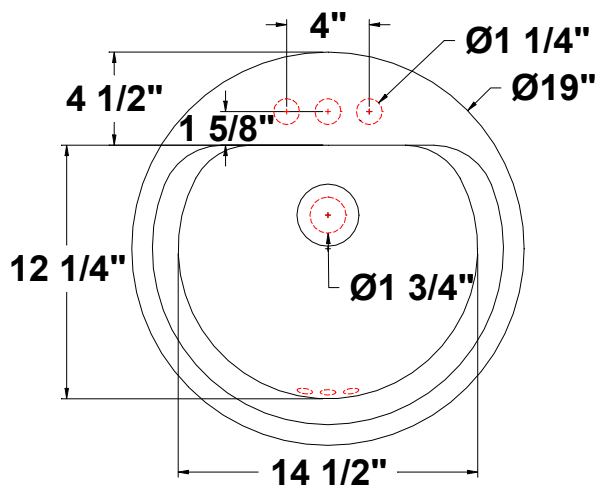

Features:

- 19" Round Lavatory
- Vitreous China
- Self-rimming lavatory
- Faucet holes on 4" centers
- Complete with installation template
- Elegant design
- Concealed front overflow and rear drain
- Spacious round basin

Colors:

- .01 White
- .02 Bone
- .06 Balsa

Fixture Information

Drain Outlet	1 3/4"
Overall Dimensions	19" x 19"
Basin Dimensions	14" x 12 1/4"
Shipping Weight	39 lbs.

TOP

REAR

FRONT

SIDE

Fixture dimensions meet ANSI/ASME standards A112.19.2M, A112.196M requirements. These measurements are subject to change or cancellation. No responsibility will be assumed for use of superseded or voided pages. • Dimensions shown for location of supply are suggested.