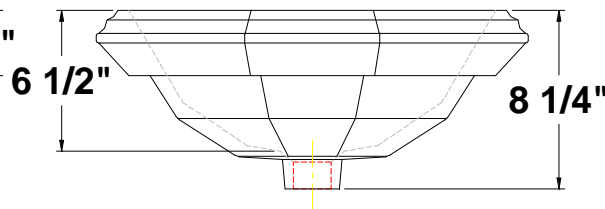

Above Counter Lavatory Basin

MALLORCA?

20" x 16" x 8 1/4"

Octagonal above counter lavatory with overflow. Complete with template.

Installation Note: Spout must be tall enough to clear 3" rim height and provide a 1" air gap per ASME A112.1.2

Colors:

- .01 White
- .02 Bone
- .06 Balsa

✂ Please contact customer service for availability of additional colors.

Fixture Information

Drain outlet	1 3/4" O.D.
Overall dimensions	20" x 16"
Basin dimensions	17" x 13"
Material	Vitreous china

Fixture dimensions meet ANSI/ASME standard A112.19.2M and CAN/CSA requirements. These measurements are subject to change or cancellation. No responsibility will be assumed for use of superseded or voided pages.

Listing / Approvals:

- ?? IAPMO/UPC
- ?? ISO 9002 CERTIFIED

FRONT