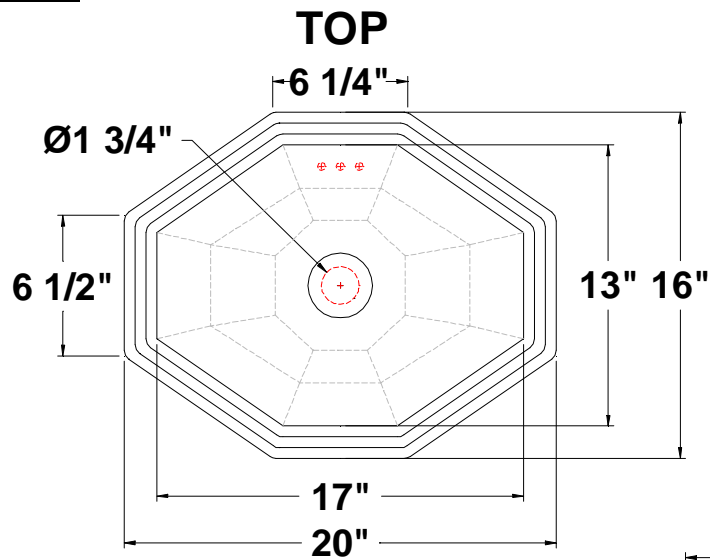

Listing / Approvals:

- ?? IAPMO/UPC
- ?? ISO 9002 CERTIFIED

REAR