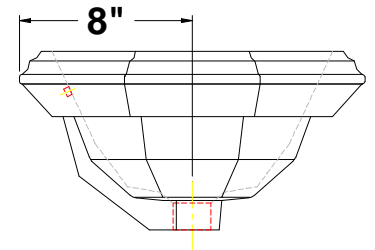

Above Counter Lavatory Basin

MALLORCA?

20" x 16" x 8 1/4"

Octagonal above counter lavatory with overflow. Complete with template.

Installation Note: Spout must be tall enough to clear 3" rim height and provide a 1" air gap per ASME A112.1.2

Colors:

- .01 White
- .02 Bone
- .06 Balsa

✂ Please contact customer service for availability of additional colors.

Fixture Information

Drain outlet	1 3/4" O.D.
Overall dimensions	20" x 16"
Basin dimensions	17" x 13"
Material	Vitreous china

Fixture dimensions meet ANSI/ASME standard A112.19.2M and CAN/CSA requirements. These measurements are subject to change or cancellation. No responsibility will be assumed for use of superseded or voided pages.

Listing / Approvals:

- ?? IAPMO/UPC
- ?? ISO 9002 CERTIFIED

SIDE