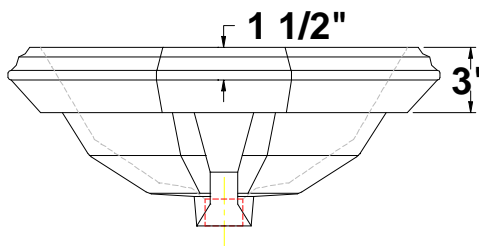

Listing / Approvals:

- ?? IAPMO/UPC
- ?? ISO 9002 CERTIFIED

REAR