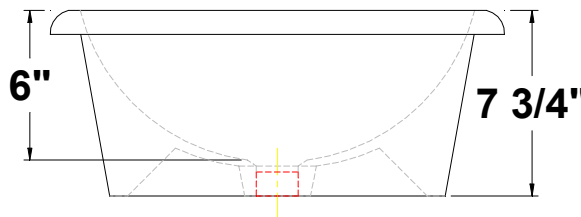

MADRID™ Petite
19" x 15" x 7 3/4"

Oval self-rimming countertop lavatory with rear overflow. Complete with template.

Colors:

- .01 White
- .02 Bone
- .03 Almond
- .06 Balsa

▪ Please contact customer service for availability of additional Group II, Group III, Group IV: Hand painted designs on white, and Group V colors.

Fixture Information

Drain outlet	1 3/4" O.D.
Overall dimensions	19" x 15"
Basin dimensions	16 1/2" x 12 1/2"
Material	Vitreous china

Fixture dimensions meet ANSI/ASME standard A112.19.2M and CAN/CSA requirements. These measurements are subject to change or cancellation. No responsibility will be assumed for use of superseded or voided pages.

Listing / Approvals:

- IAPMO/UPC
- ISO 9002 CERTIFIED

FRONT