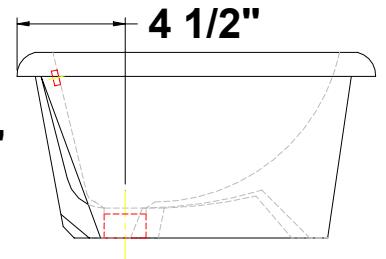

MADRID™ Petite
19" x 15" x 7 3/4"

Oval self-rimming countertop lavatory with rear overflow. Complete with template.

Colors:

- .01 White
- .02 Bone
- .03 Almond
- .06 Balsa

▪ Please contact customer service for availability of additional Group II, Group III, Group IV: Hand painted designs on white, and Group V colors.

Fixture Information

Drain outlet	1 3/4" O.D.
Overall dimensions	19" x 15"
Basin dimensions	16 1/2" x 12 1/2"
Material	Vitreous china

Fixture dimensions meet ANSI/ASME standard A112.19.2M and CAN/CSA requirements. These measurements are subject to change or cancellation. No responsibility will be assumed for use of superseded or voided pages.

Listing / Approvals:

- IAPMO/UPC
- ISO 9002 CERTIFIED

SIDE