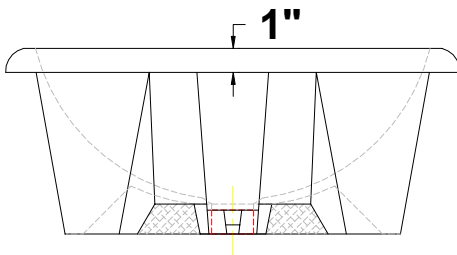

Listing / Approvals:

- IAPMO/UPC
- ISO 9002 CERTIFIED

REAR