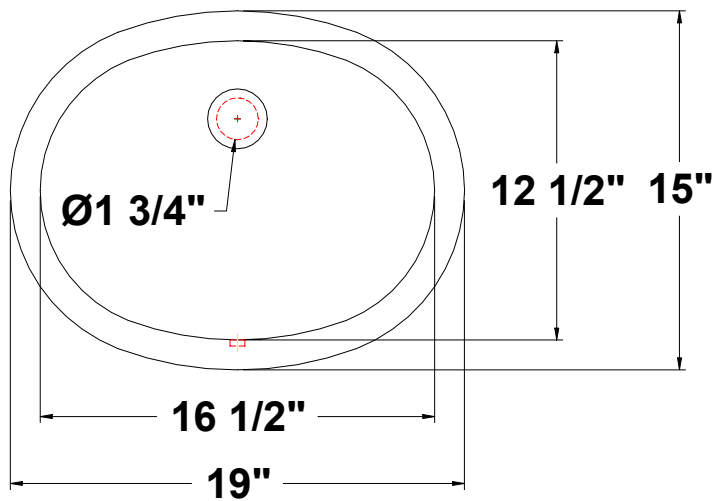

**MADRID™ Petite**  
 19" x 15" x 7 3/4"

Oval self-rimming countertop lavatory with rear overflow. Complete with template.

**Colors:**

- .01 White
- .02 Bone
- .03 Almond
- .06 Balsa

▪ Please contact customer service for availability of additional Group II, Group III, Group IV: Hand painted designs on white, and Group V colors.

**Fixture Information**

Drain outlet	1 3/4" O.D.
Overall dimensions	19" x 15"
Basin dimensions	16 1/2" x 12 1/2"
Material	Vitreous china

**TOP**

Fixture dimensions meet ANSI/ASME standard A112.19.2M and CAN/CSA requirements. These measurements are subject to change or cancellation. No responsibility will be assumed for use of superseded or voided pages.