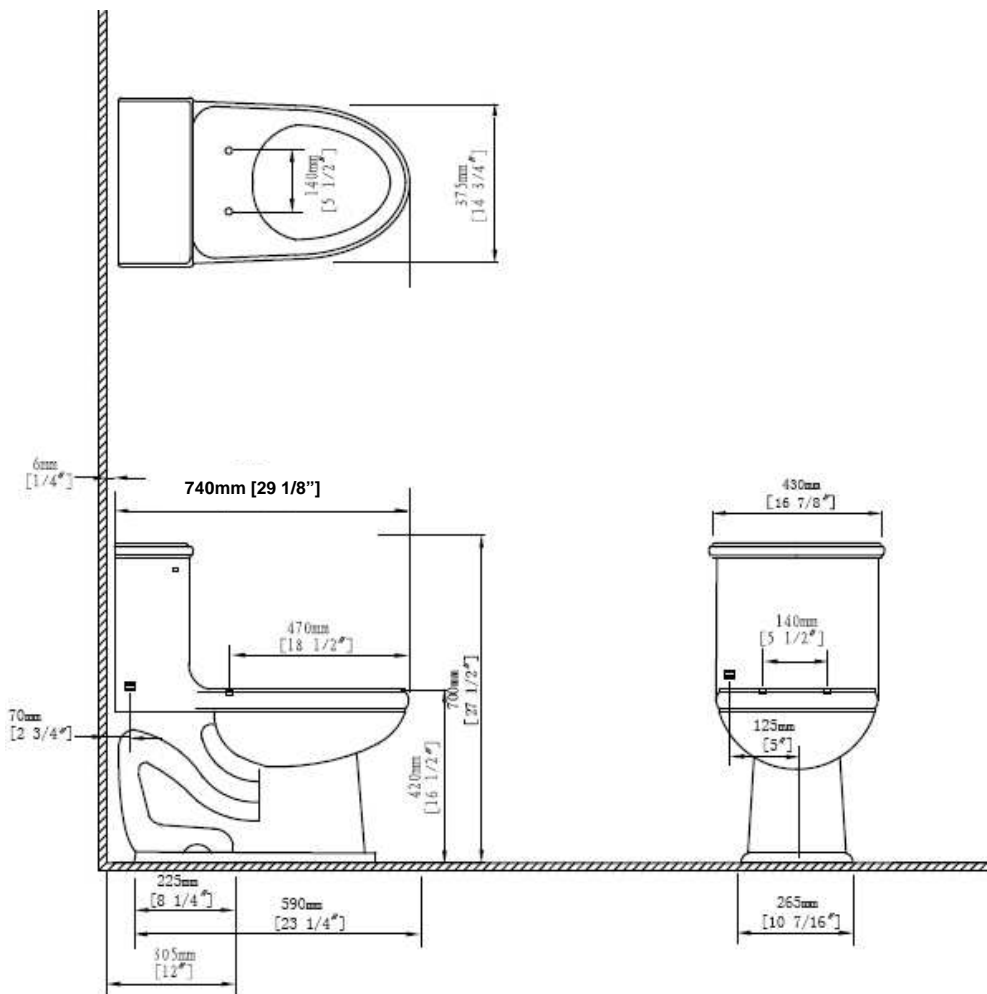

Chair-Height Elongated Bowl & Tank 6131.128

Product features:

- Vitreous China
- Less Supply
- Elongated Bowl
- 12" (305 mm) rough-in
- WaterSense certified, High Efficiency Toilet, 1.28 gpf / 4.8 lpf
- Extra large 2 1/8" fully glazed trapway
- Extra large 3" flush valve
- Signature Look comes complete with (solid brass) tank lever and bolt caps in polished chrome finish, and Silent Close™ seat
- ECO quattro flushing technology
- Precisely placed rim jets
- Extra large direct-fed water jet
- L 29 1/8" (740mm) x W 14 3/4" (375mm) x H 27 1/2" (700mm)

Product specification:

The 1 piece toilet shall be made of Vitreous China. Toilet shall be 29 1/8" in length x 14 3/4" in width x 27 1/2" in height. Toilet shall have Elongated bowl with a 16 1/2" rim height. Toilet shall have a 12" rough-in. Toilet shall have the ECO quattro flushing technology with 1.28 gpf / 4.8 lpf. Toilet shall have 2 1/8" glazed trapway and be supply. Toilet shall be St. Thomas Creations Model 6131.128.

Chair-Height Elongated Bowl & Tank 6131.128

Technical information:

Fixture		Included components:	
Configuration	1PC Elongated bowl & tank	Bowl & Tank	6131.128.xx
Flushing volume	1.28 gpf / 4.8 lpf	Silent Close Seat	9400.490.xx
Passageway	2 1/8"	Valve Kit	9400.503.00
Seat post hole centers	5 1/2"	Trip Lever	9400.190.xx
Fixture		Weight	Bolt caps
Bowl & Tank	L 29 1/8" x W 14 3/4" x H 27 1/2"	84	9400.170.xx
			Tank lid
			6131.025.xx

Product diagram:

These measurements are subject of change or cancellation. No responsibility will be assumed for use of superseded or voided pages.