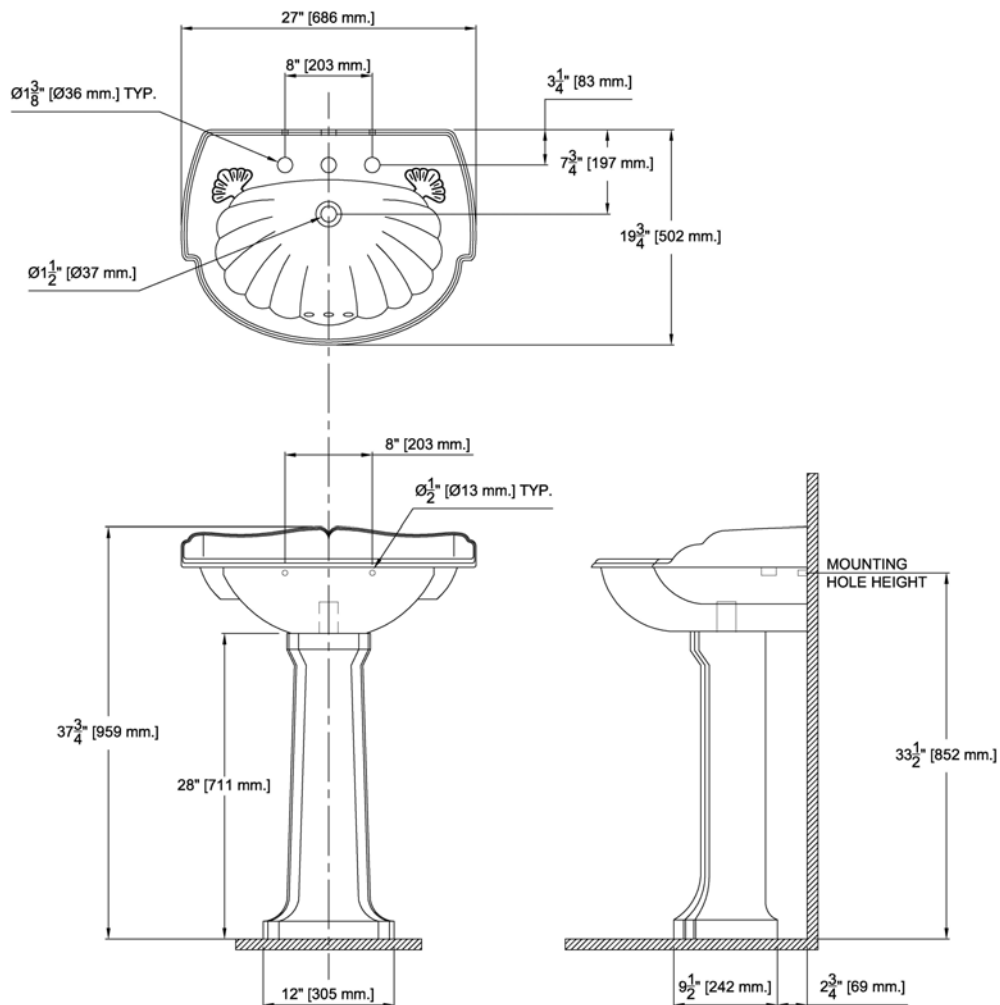

Features:

- Vitreous china
- Front overflow
- Faucet deck
- 8" Faucet center
- Classical design with shell motif bowl and detailed pedestal
- Enhanced height (over 34" at basin front rim)
- Backsplash
- Complete with mounting kit
- Easy installation
- Installed Dimensions: 27"L x 19³/₄"W x 37³/₄"H

Codes/Standards Applicable:

IAPMO/UPC

ASME A112.19.2

Available Colors:

- .01 White
- .02 Bone
- .06 Balsa
- .13 Black

Specified Model

Model	Description	Colors:
5072.080	Pedestal Lavatory	<input type="checkbox"/> .01 White <input type="checkbox"/> .02 Bone <input type="checkbox"/> .06 Balsa <input type="checkbox"/> .13 Black
Accessories:		
Refer to catalog and/or price book for faucet options		

Product Specification:

The Medium pedestal lavatory shall be 27" in length, 19³/₄" in width, and 37³/₄" in height. Pedestal lavatory shall be made of vitreous china. Pedestal lavatory shall have 8" faucet center. Pedestal lavatory shall have front overflow. Pedestal lavatory shall be St. Thomas Creations model 5072.080.

Fixture:		Included Components:	
		Lavatory	5072.082
		Pedestal	5071.331
Drain Hole	1 1/2"		
Faucet Holes	1 3/8"		
Packaging Dimensions:		Weight:	
Lavatory	28 1/2"L x 21"W X 13 1/2"H	46.5	
Pedestal	29 1/2"L X 11"W X 14"H	28.0	