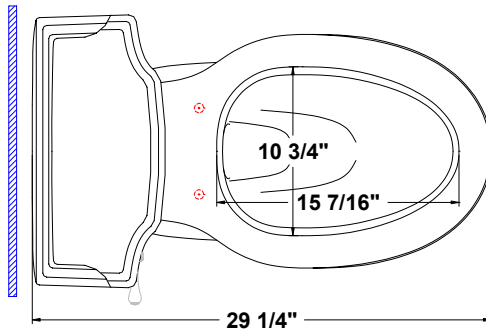

**LONDONDERRY™**  
**Elongated Water Closet –**  
**12" Rough (1.6 gpf/ 6.0 lpf)**  
 17 3/8" x 29 1/4" x 33 1/8" high

Vitreous china elongated gravity fed toilet. Unit comes complete with tank lever, seat, and bolt caps.

- Easy Installation
- 2 1/4" Trap

**Colors:**  
 .01 White

Please contact customer service for availability of additional customers.

Fixture dimensions meet ANSI/ASME standard A112.19.2M and CAN/CSA requirements. These measurements are subject to change or cancellation. No responsibility will be assumed for use of superseded or voided pages.

**6076.020 - Londonderry Elongated**