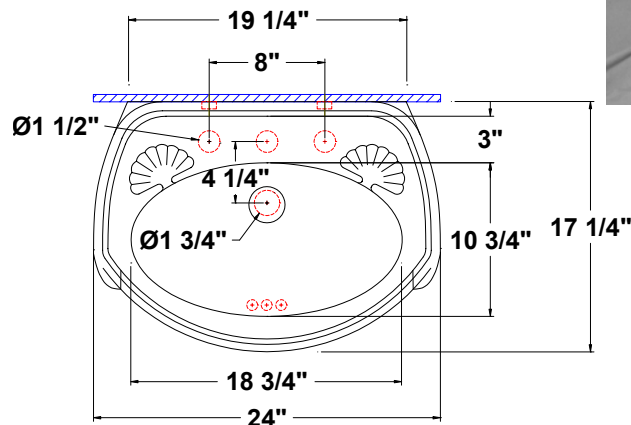

**Arlington™**

24" x 17 1/4" x 36 1/4" high

Vitreous china pedestal lavatory, front overflow, and faucet deck. Classical design with detailed backsplash and fluted pedestal. Unit comes complete with mounting kit.

- 36 1/4" Lavatory height
- Unique classics design
- Backsplash
- Easy installation

**5128.080 –**

Faucet holes on 8" centers

**Colors:**

- .01 White
- .02 Bone
- .06 Balsa™

**To be specified:**

- Fixture color
- Faucet
- Supplies
- 1 1/4" trap
- Nipple

**Fixture Information**

Drain outlet	1 3/4" O.D.
Overall dimensions	24" x 17 1/4"
Basin dimensions	18 3/4" x 10 3/4"
Material	Vitreous china

**Available Component parts:**

- 5128.082 Lavatory slab 8"
- 5120.331 Pedestal only

Fixture dimensions meet ANSI/ASME standard A112.19.2M and CAN/CSA requirements. These measurements are subject to change or cancellation. No responsibility will be assumed for use of superseded or voided pages.