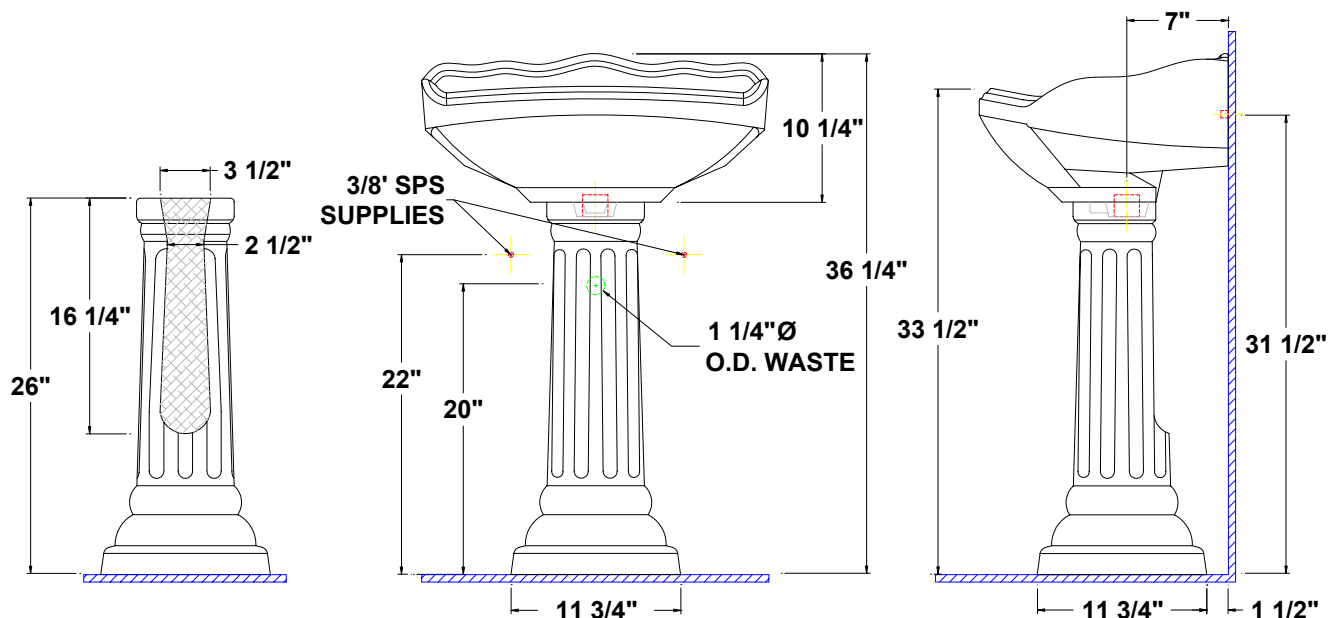

**Arlington™**

24" x 17 1/4" x 36 1/4" high

Vitreous china pedestal lavatory, front overflow, and faucet deck. Classical design with detailed backsplash and fluted pedestal. Unit comes complete with mounting kit.

- 36 1/4" Lavatory height
- Unique classics design
- Backsplash
- Easy installation

**5128.080 –**

Faucet holes on 8" centers

**Colors:**

- .01 White
- .02 Bone
- .06 Balsa™

**To be specified:**

- Fixture color
- Faucet
- Supplies
- 1 1/4" trap
- Nipple

**Fixture Information**

Drain outlet	1 3/4" O.D.
Overall dimensions	24" x 17 1/4"
Basin dimensions	18 3/4" x 10 3/4"
Material	Vitreous china

**Available Component parts:**

- 5128.082 Lavatory slab 8"
- 5120.331 Pedestal only

Fixture dimensions meet ANSI/ASME standard A112.19.2M and CAN/CSA requirements. These measurements are subject to change or cancellation. No responsibility will be assumed for use of superseded or voided pages.