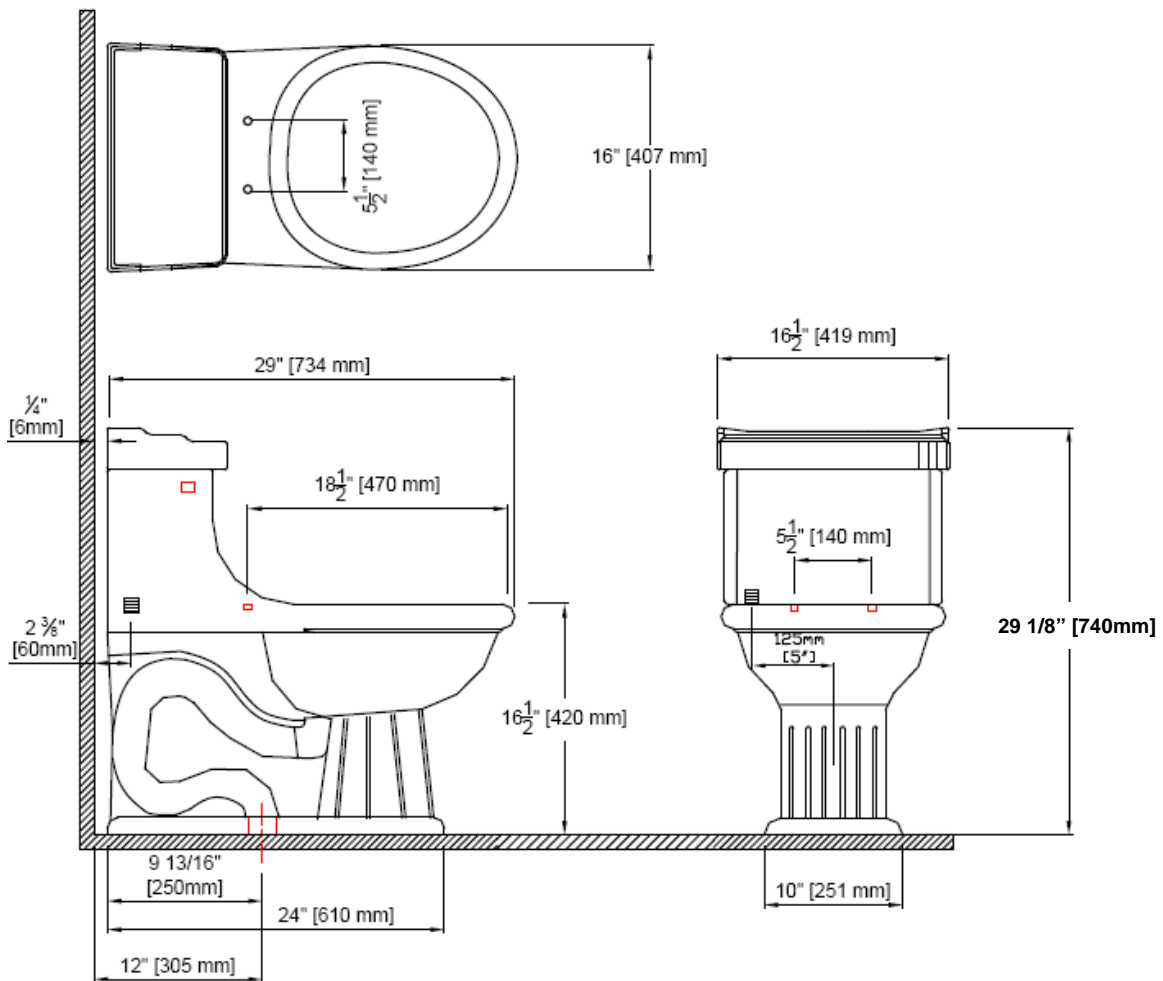

Chair-Height Elongated Bowl & Tank 6119.128

Product features:

- Vitreous China
- Less Supply
- Elongated Bowl
- 12" (305 mm) rough-in
- WaterSense certified, High Efficiency Toilet, 1.28 gpf / 4.8 lpf
- Extra large 2 1/8" fully glazed trapway
- Extra large 3" flush valve
- Signature Look comes complete with (solid brass) tank lever and bolt caps in polished chrome finish, and Silent Close™ seat
- ECO quattro flushing technology
- Precisely placed rim jets
- Extra large direct-fed water jet
- L 29" (734mm) x W 16" (407mm) x H 29 1/8" (740mm)

Product specification:

The 1 piece toilet shall be made of Vitreous China. Toilet shall be 29" in length x 16" in width x 29 1/8" in height. Toilet shall have Elongated bowl with a 16 1/2" rim height. Toilet shall have a 12" rough-in. Toilet shall have the ECO quattro flushing technology with 1.28 gpf / 4.8 lpf. Toilet shall have 2 1/8" glazed trapway and be supply. Toilet shall be St. Thomas Creations Model 6119.128.

Chair-Height Elongated Bowl & Tank 6119.128

Technical information:

Fixture		Included components:	
Configuration	1PC Elongated bowl & tank	Bowl & Tank	6119.128.xx
Flushing volume	1.28 gpf / 4.8 lpf	Silent Close Seat	9400.490.xx
Passageway	2 1/8"	Valve Kit	9400.503.00
Seat post hole centers	5 1/2"	Trip Lever	9400.190.xx
Fixture		Weight	Bolt caps
Bowl & Tank	L 29" x W 16" x H 29 1/8"	84	9400.170.xx
			Tank lid
			6116.125.xx

Product diagram:

These measurements are subject of change or cancellation. No responsibility will be assumed for use of superseded or voided pages.