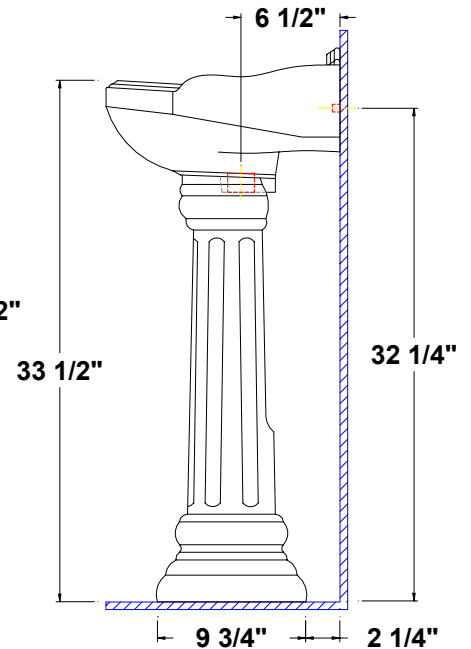

Arlington™ Petite

20 1/4" x 15 1/4" x 36 1/2" high

Vitreous china pedestal lavatory, front overflow, and faucet deck. Classical design with detailed backsplash and fluted pedestal. Unit comes complete with mounting kit.

- 36 1/2" Lavatory height
- Unique classics design
- Backsplash
- Easy installation

5127.040 -

Faucet holes on 4" centers

Colors:

- .01 White
- .02 Bone
- .06 Balsa™

To be specified:

- Fixture color
- Faucet
- Supplies
- 1 1/4" trap
- Nipple

Fixture Information

Drain outlet	1 3/4" O.D.
Overall dimensions	20 1/4" x 15 1/4"
Basin dimensions	15 1/2" x 9 3/4"
Material	Vitreous china

Available Component parts:

- 5127.042 Lavatory slab 4"
- 5127.331 Pedestal only

Fixture dimensions meet ANSI/ASME standard A112.19.2M and CAN/CSA requirements. These measurements are subject to change or cancellation. No responsibility will be assumed for use of superseded or voided pages.