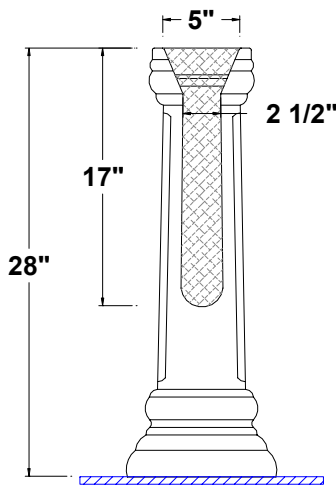

Arlington™ Petite

20 1/4" x 15 1/4" x 36 1/2" high

Vitreous china pedestal lavatory, front overflow, and faucet deck. Classical design with detailed backsplash and fluted pedestal. Unit comes complete with mounting kit.

- 36 1/2" Lavatory height
- Unique classics design
- Backsplash
- Easy installation

5127.040 -

Faucet holes on 4" centers

Colors:

- .01 White
- .02 Bone
- .06 Balsa™

To be specified:

- Fixture color
- Faucet
- Supplies
- 1 1/4" trap
- Nipple

Fixture Information

Drain outlet	1 3/4" O.D.
Overall dimensions	20 1/4" x 15 1/4"
Basin dimensions	15 1/2" x 9 3/4"
Material	Vitreous china

Available Component parts:

- 5127.042 Lavatory slab 4"
- 5127.331 Pedestal only

Fixture dimensions meet ANSI/ASME standard A112.19.2M and CAN/CSA requirements. These measurements are subject to change or cancellation. No responsibility will be assumed for use of superseded or voided pages.