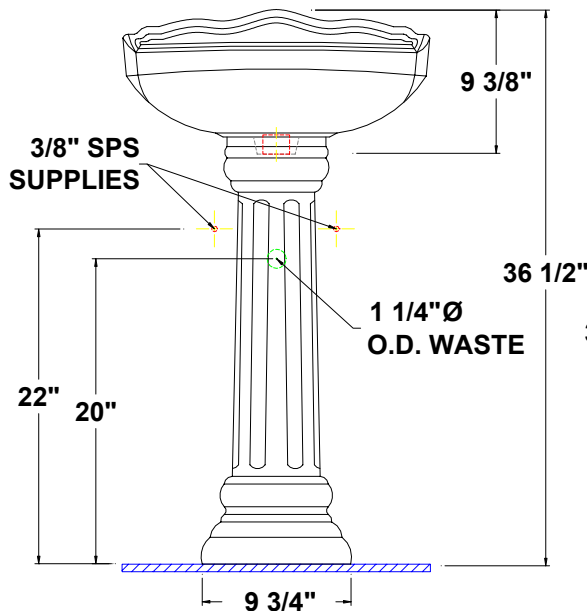

Arlington™ Petite

20 1/4" x 15 1/4" x 36 1/2" high

Vitreous china pedestal lavatory, front overflow, and faucet deck. Classical design with detailed backsplash and fluted pedestal. Unit comes complete with mounting kit.

- 36 1/2" Lavatory height
- Unique classics design
- Backsplash
- Easy installation

5127.040 -

Faucet holes on 4" centers

Colors:

- .01 White
- .02 Bone
- .06 Balsa™

To be specified:

- Fixture color
- Faucet
- Supplies
- 1 1/4" trap
- Nipple

Fixture Information

Drain outlet	1 3/4" O.D.
Overall dimensions	20 1/4" x 15 1/4"
Basin dimensions	15 1/2" x 9 3/4"
Material	Vitreous china

Available Component parts:

- 5127.042 Lavatory slab 4"
- 5127.331 Pedestal only

Fixture dimensions meet ANSI/ASME standard A112.19.2M and CAN/CSA requirements. These measurements are subject to change or cancellation. No responsibility will be assumed for use of superseded or voided pages.