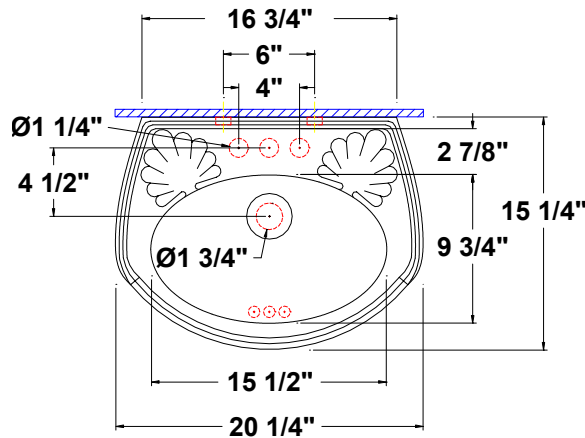

Arlington™ Petite

20 1/4" x 15 1/4" x 36 1/2" high

Vitreous china pedestal lavatory, front overflow, and faucet deck. Classical design with detailed backsplash and fluted pedestal. Unit comes complete with mounting kit.

- 36 1/2" Lavatory height
- Unique classics design
- Backsplash
- Easy installation

5127.040 -

Faucet holes on 4" centers

Colors:

- .01 White
- .02 Bone
- .06 Balsa™

To be specified:

- Fixture color
- Faucet
- Supplies
- 1 1/4" trap
- Nipple

Fixture Information

Drain outlet	1 3/4" O.D.
Overall dimensions	20 1/4" x 15 1/4"
Basin dimensions	15 1/2" x 9 3/4"
Material	Vitreous china

Available Component parts:

- 5127.042 Lavatory slab 4"
- 5127.331 Pedestal only

Fixture dimensions meet ANSI/ASME standard A112.19.2M and CAN/CSA requirements. These measurements are subject to change or cancellation. No responsibility will be assumed for use of superseded or voided pages.